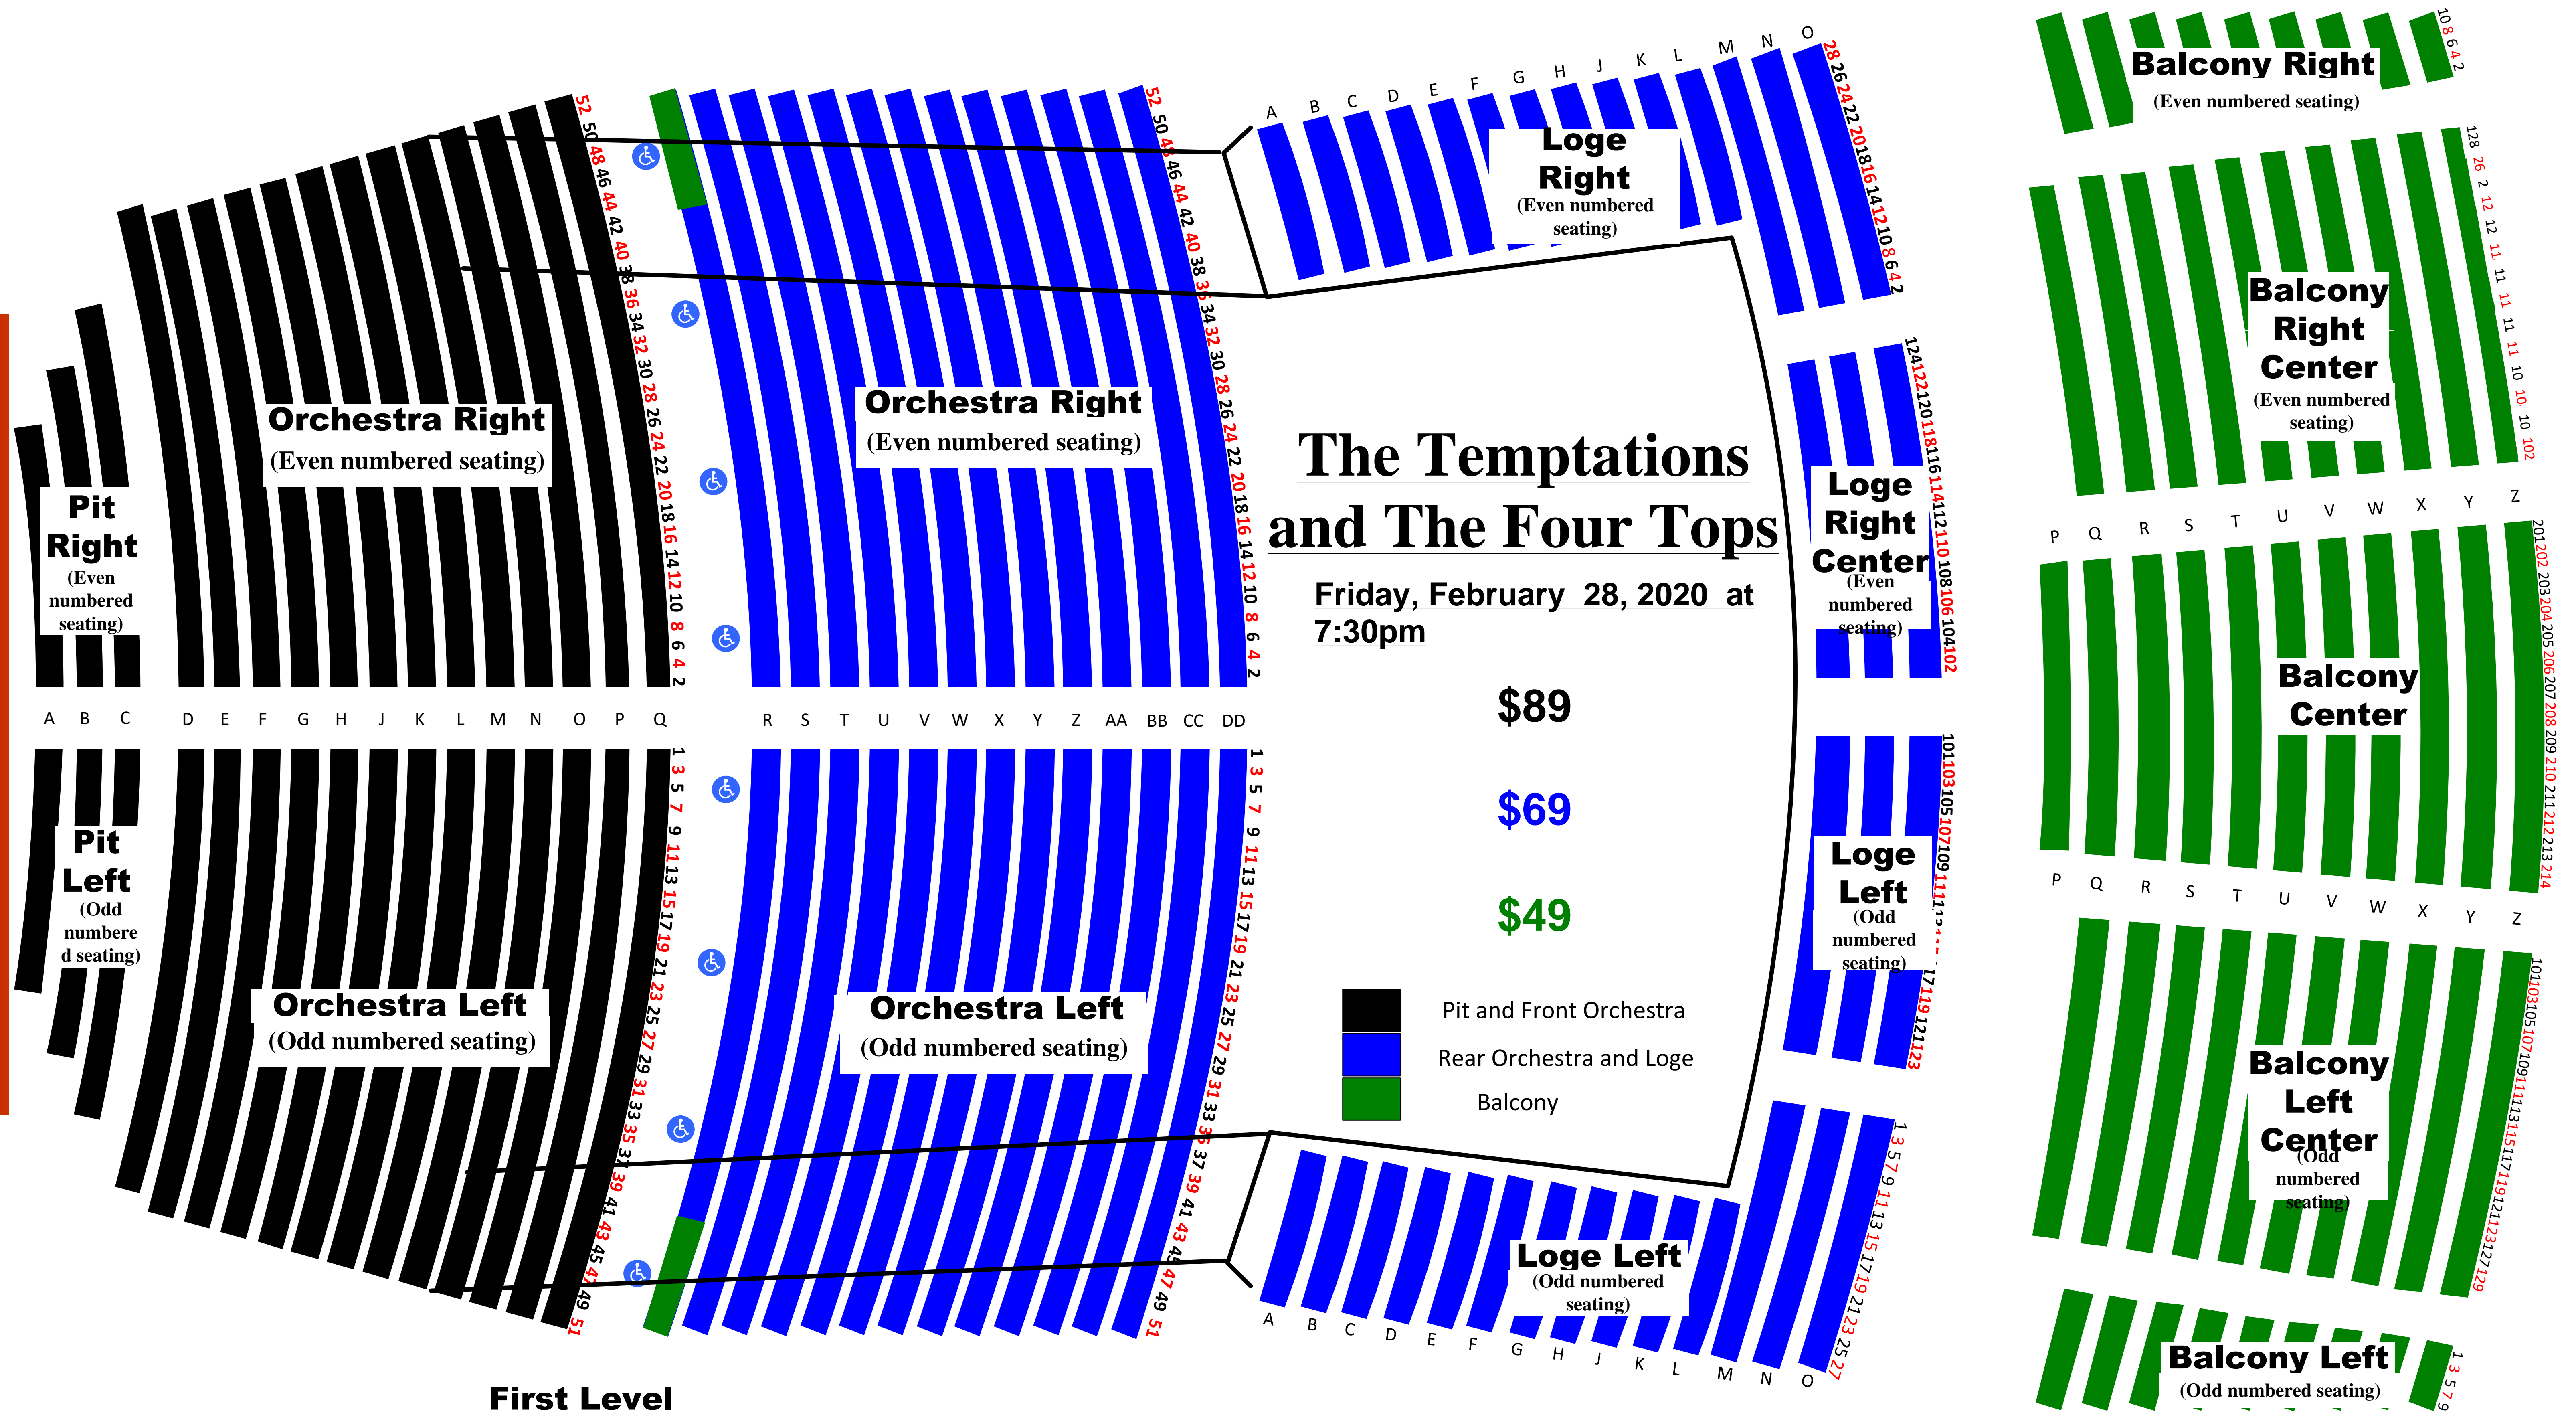

BERGLUND PERFORMING ARTS THEATRE

STAGE

First Level

Second Level

ADA seating in Orchestra Left & Right, Row R

Note: Actual scaling may vary slightly due to Federal requirement that ADA seating be available for all price levels.