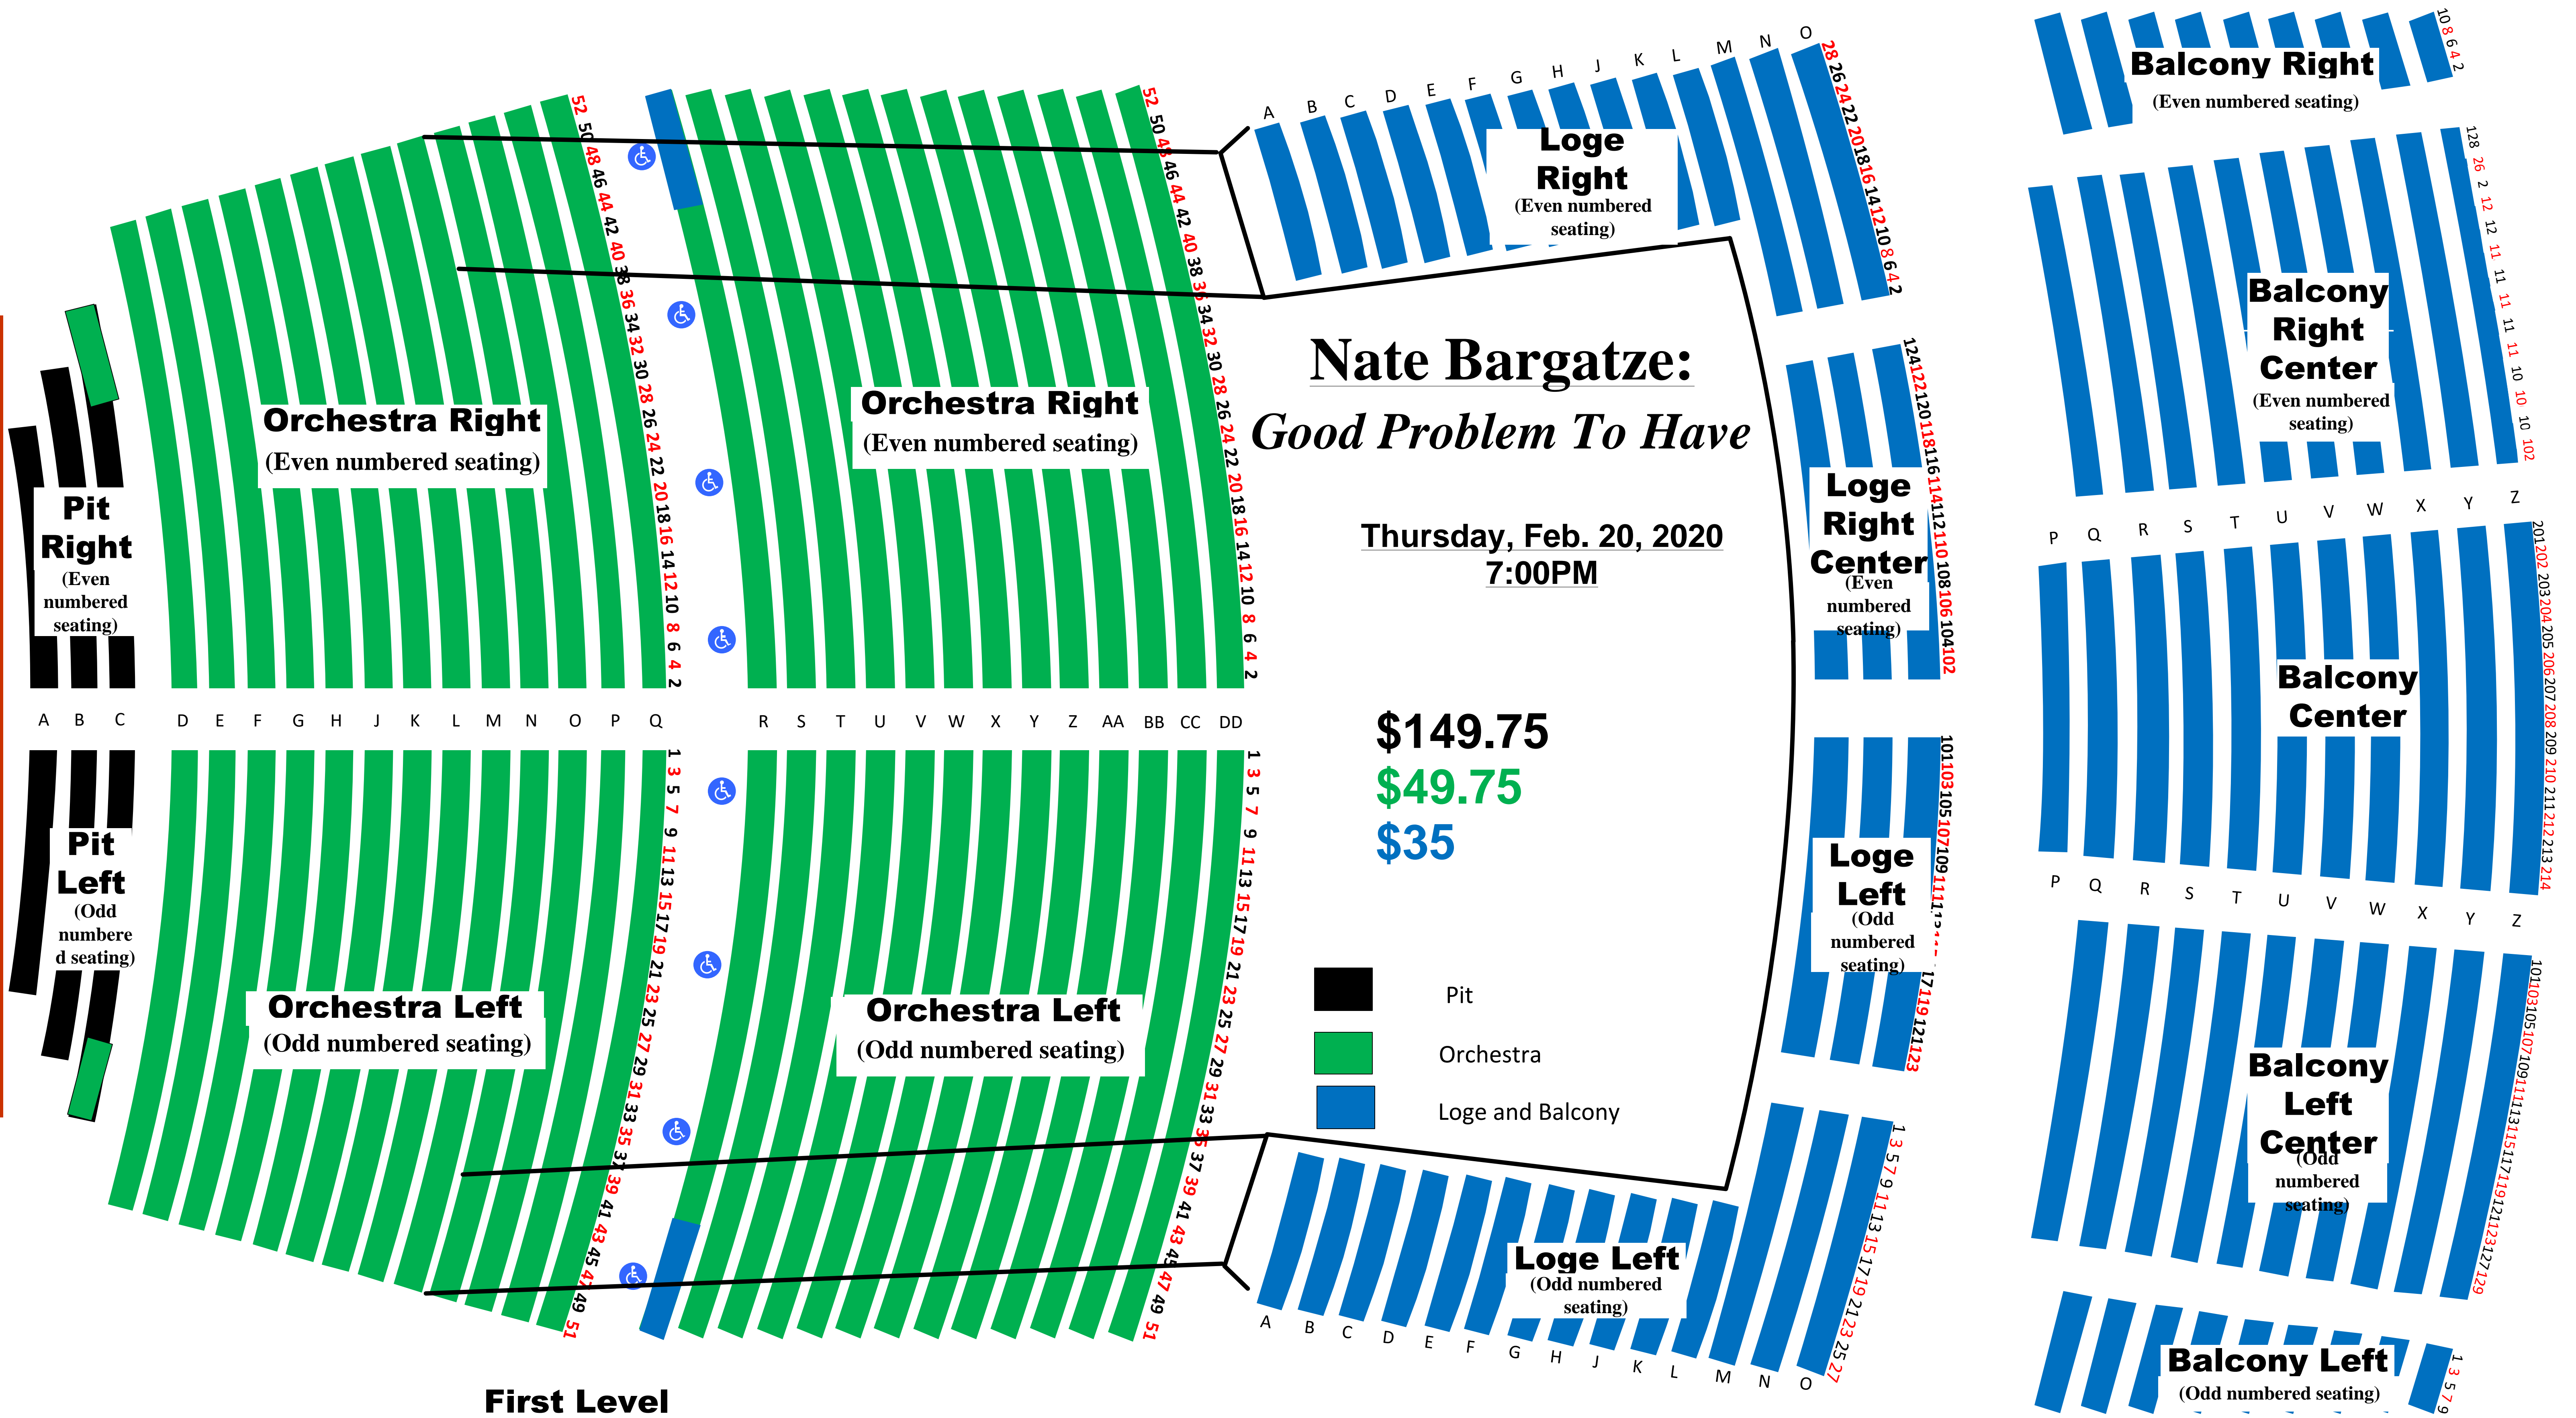

BERGLUND PERFORMING ARTS THEATRE

STAGE

First Level

Second Level

ADA seating in Orchestra Left & Right, Row R

Note: Actual scaling may vary slightly due to Federal requirement that ADA seating be available for all price levels.