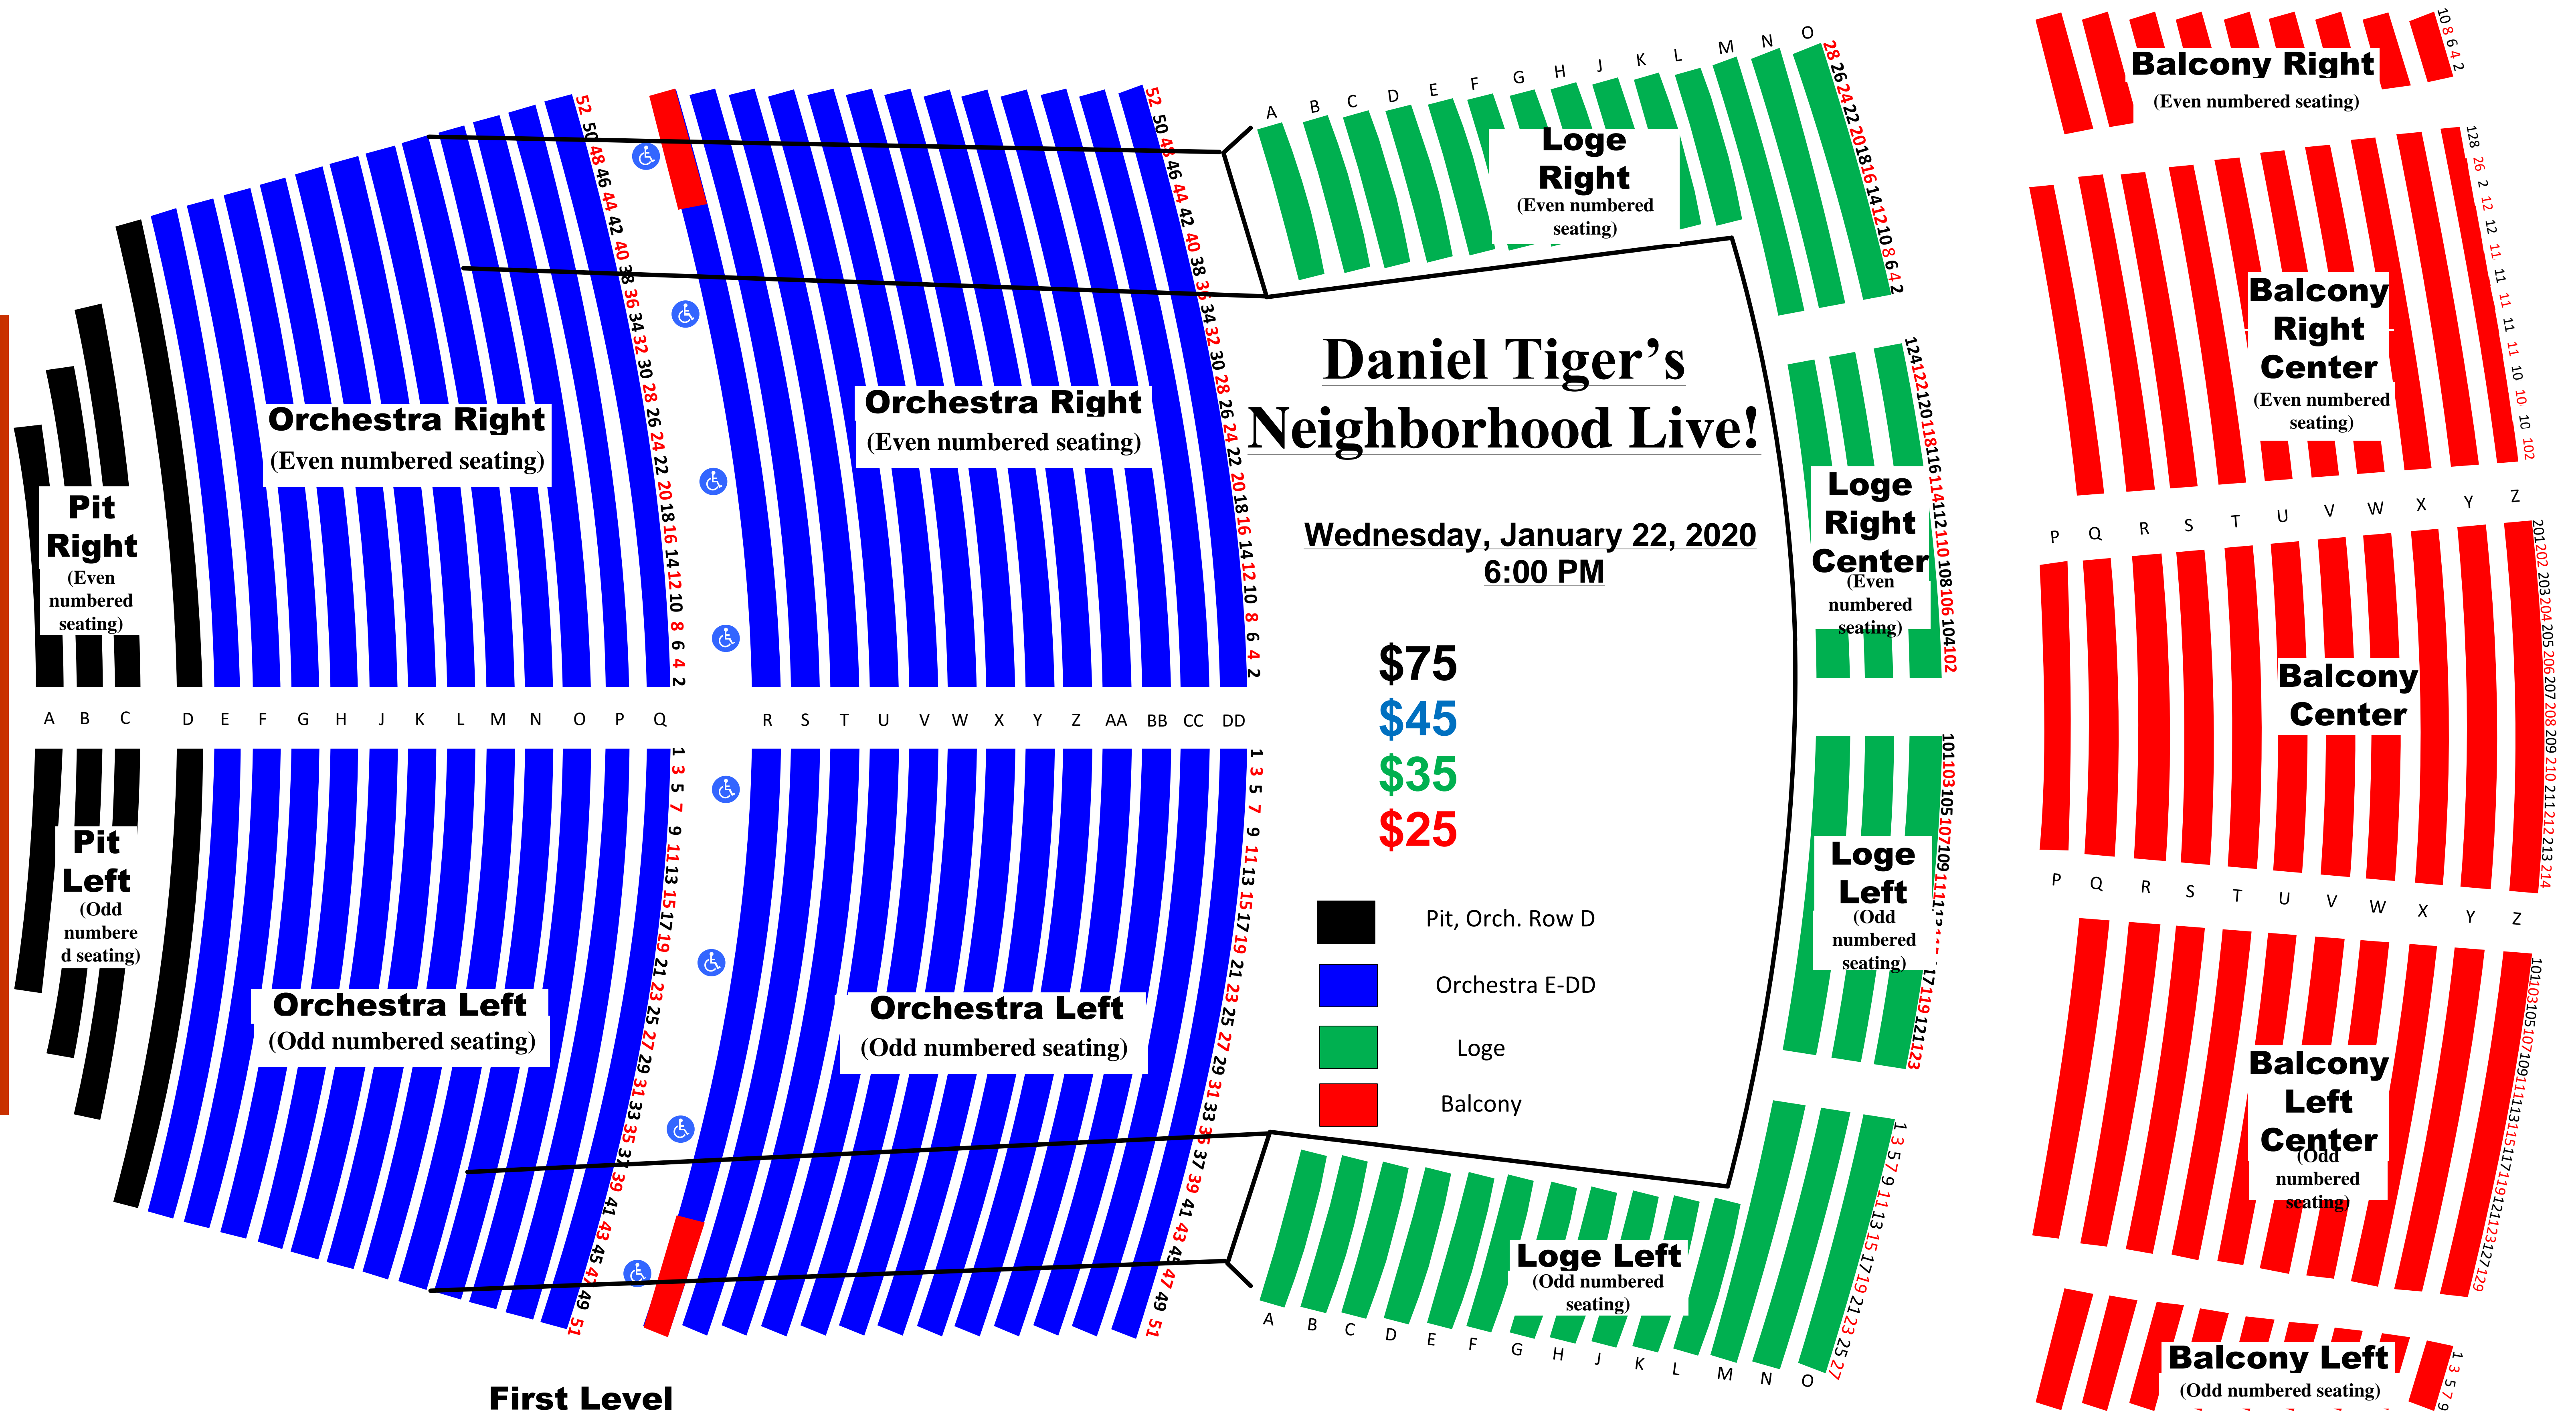

BERGLUND PERFORMING ARTS THEATRE

STAGE

ADA seating in Orchestra Left & Right, Row R

Note: Actual scaling may vary slightly due to Federal requirement that ADA seating be available for all price levels.

First Level

Second Level