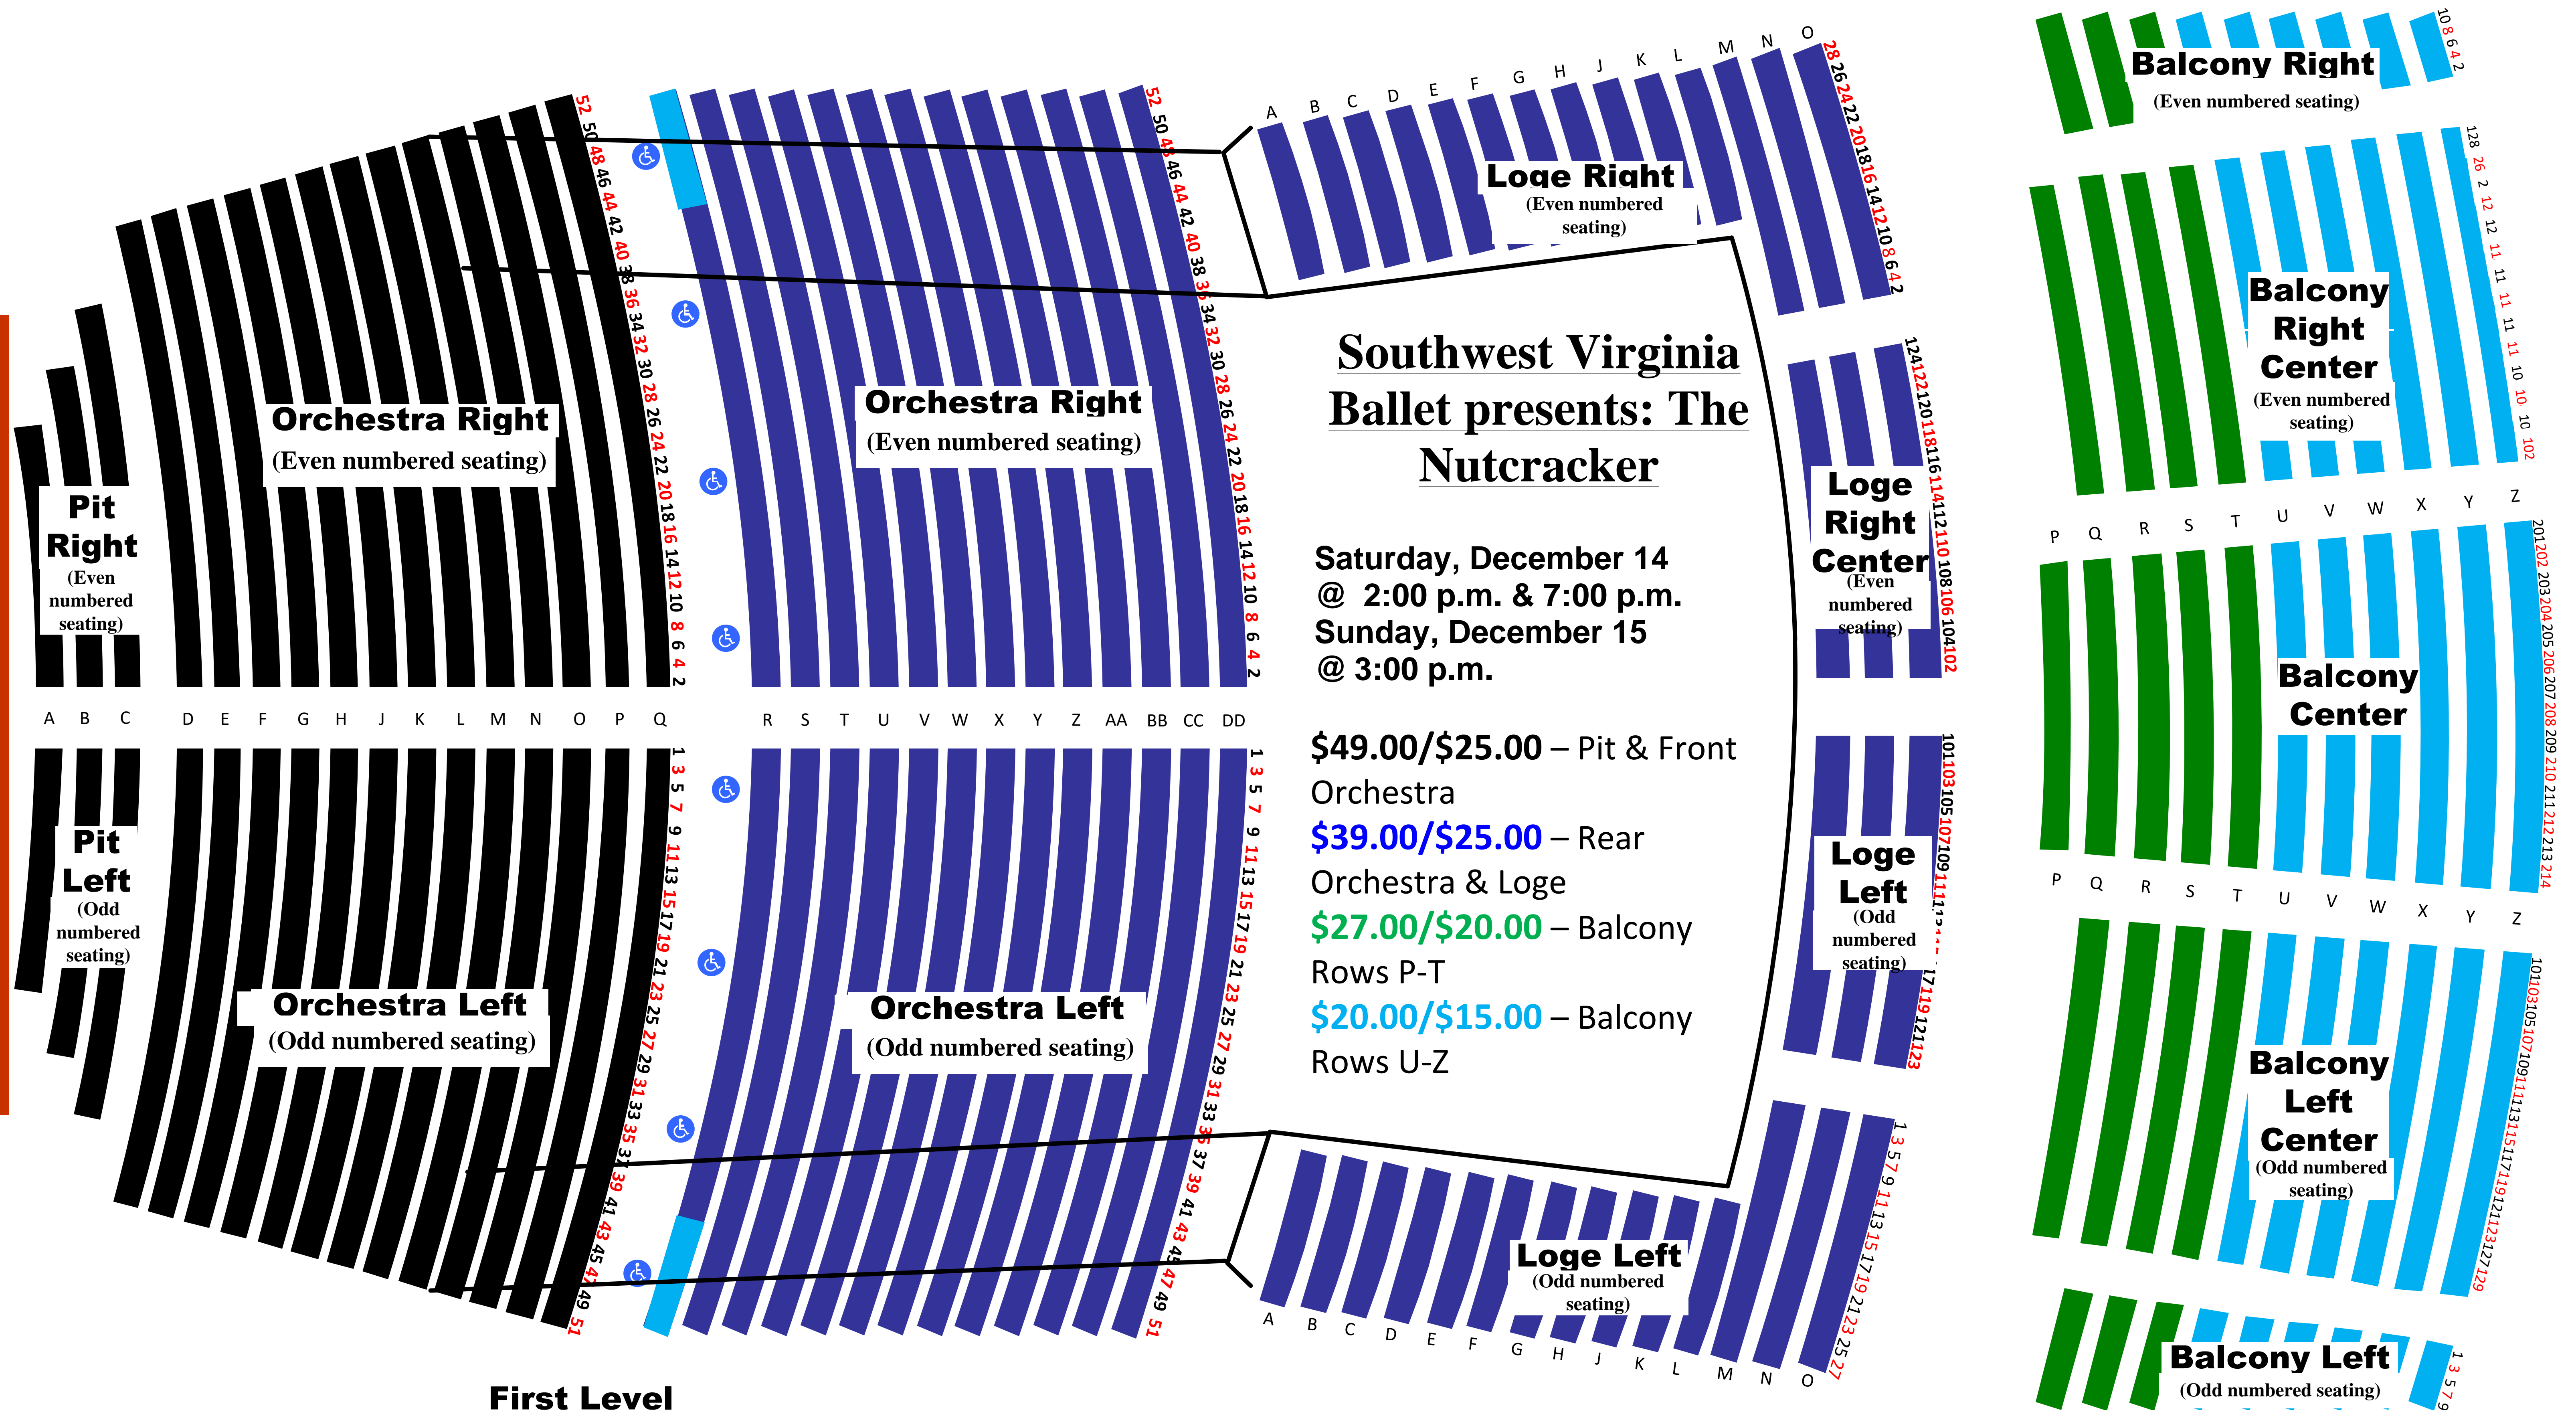

BERGLUND PERFORMING ARTS THEATRE

STAGE

Southwest Virginia Ballet presents: The Nutcracker

Saturday, December 14
@ 2:00 p.m. & 7:00 p.m.
Sunday, December 15
@ 3:00 p.m.

\$49.00/\$25.00 – Pit & Front Orchestra
\$39.00/\$25.00 – Rear Orchestra & Loge
\$27.00/\$20.00 – Balcony Rows P-T
\$20.00/\$15.00 – Balcony Rows U-Z

ADA seating in Orchestra Left & Right, Row R

Note: Actual scaling may vary slightly due to Federal requirement that ADA seating be available for all price levels.

Second Level