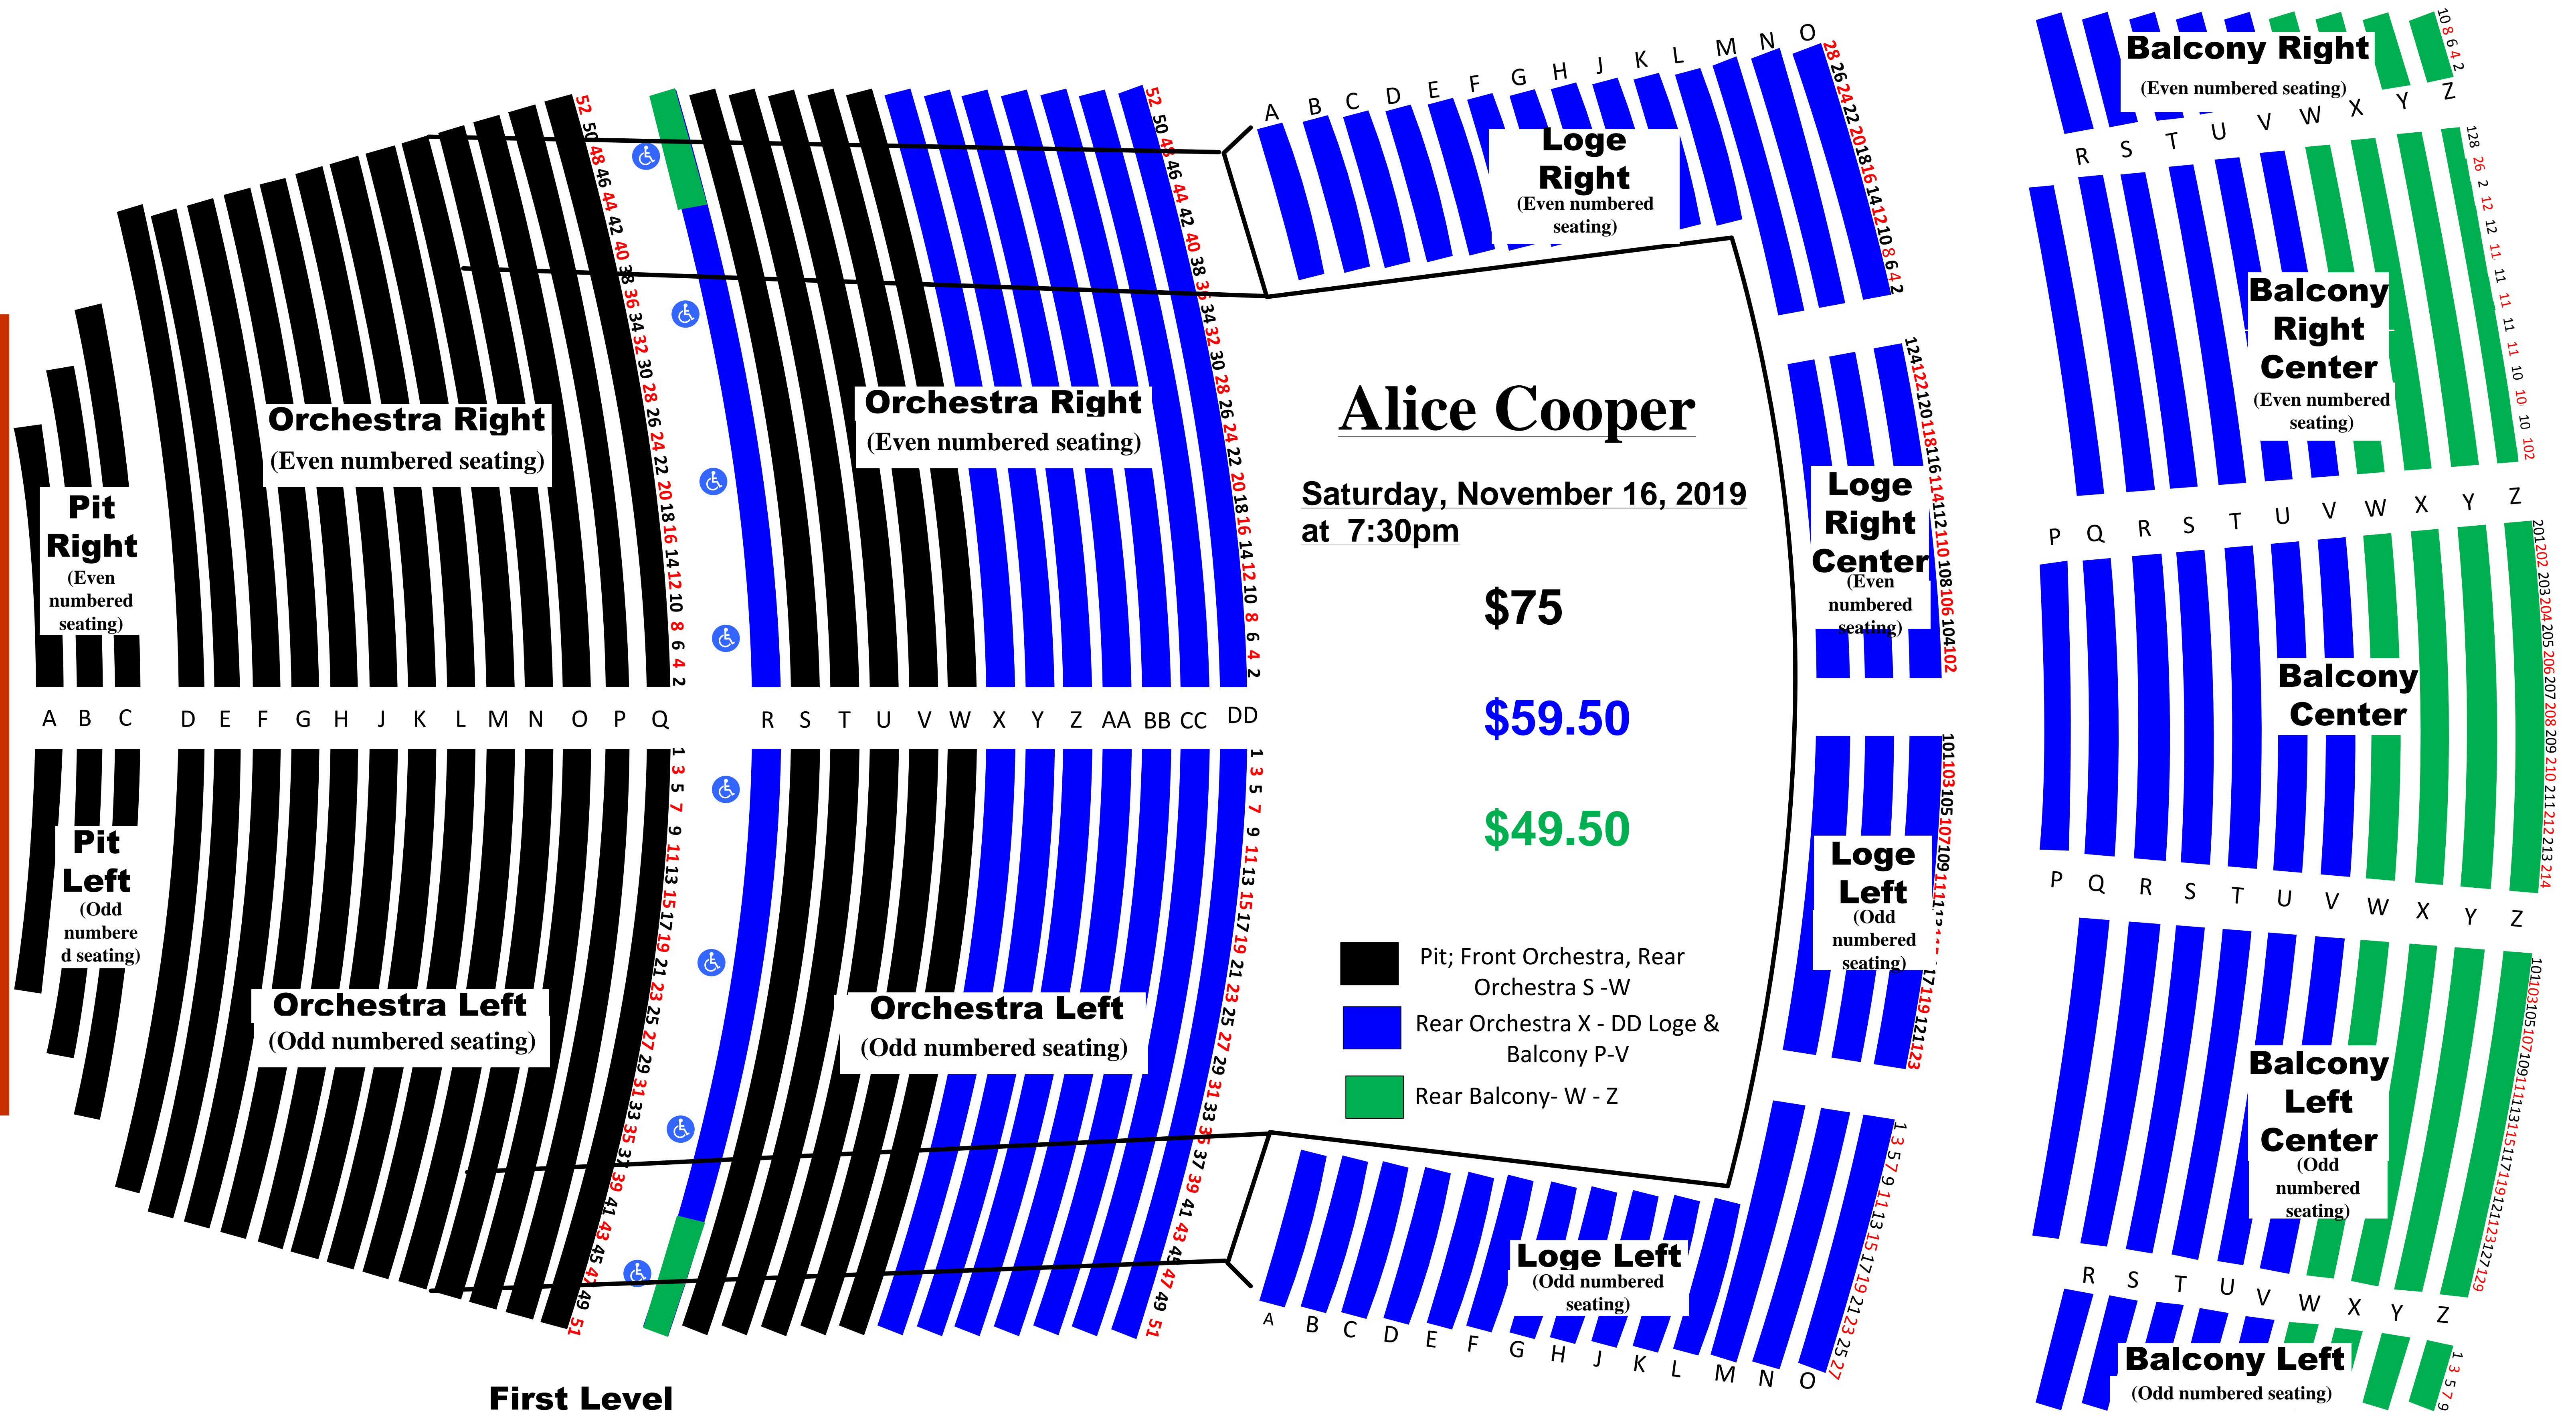

BERGLUND PERFORMING ARTS THEATRE

STAGE

ADA seating in Orchestra Left & Right, Row R

Note: Actual scaling may vary slightly due to Federal requirement that ADA seating be available for all price levels.