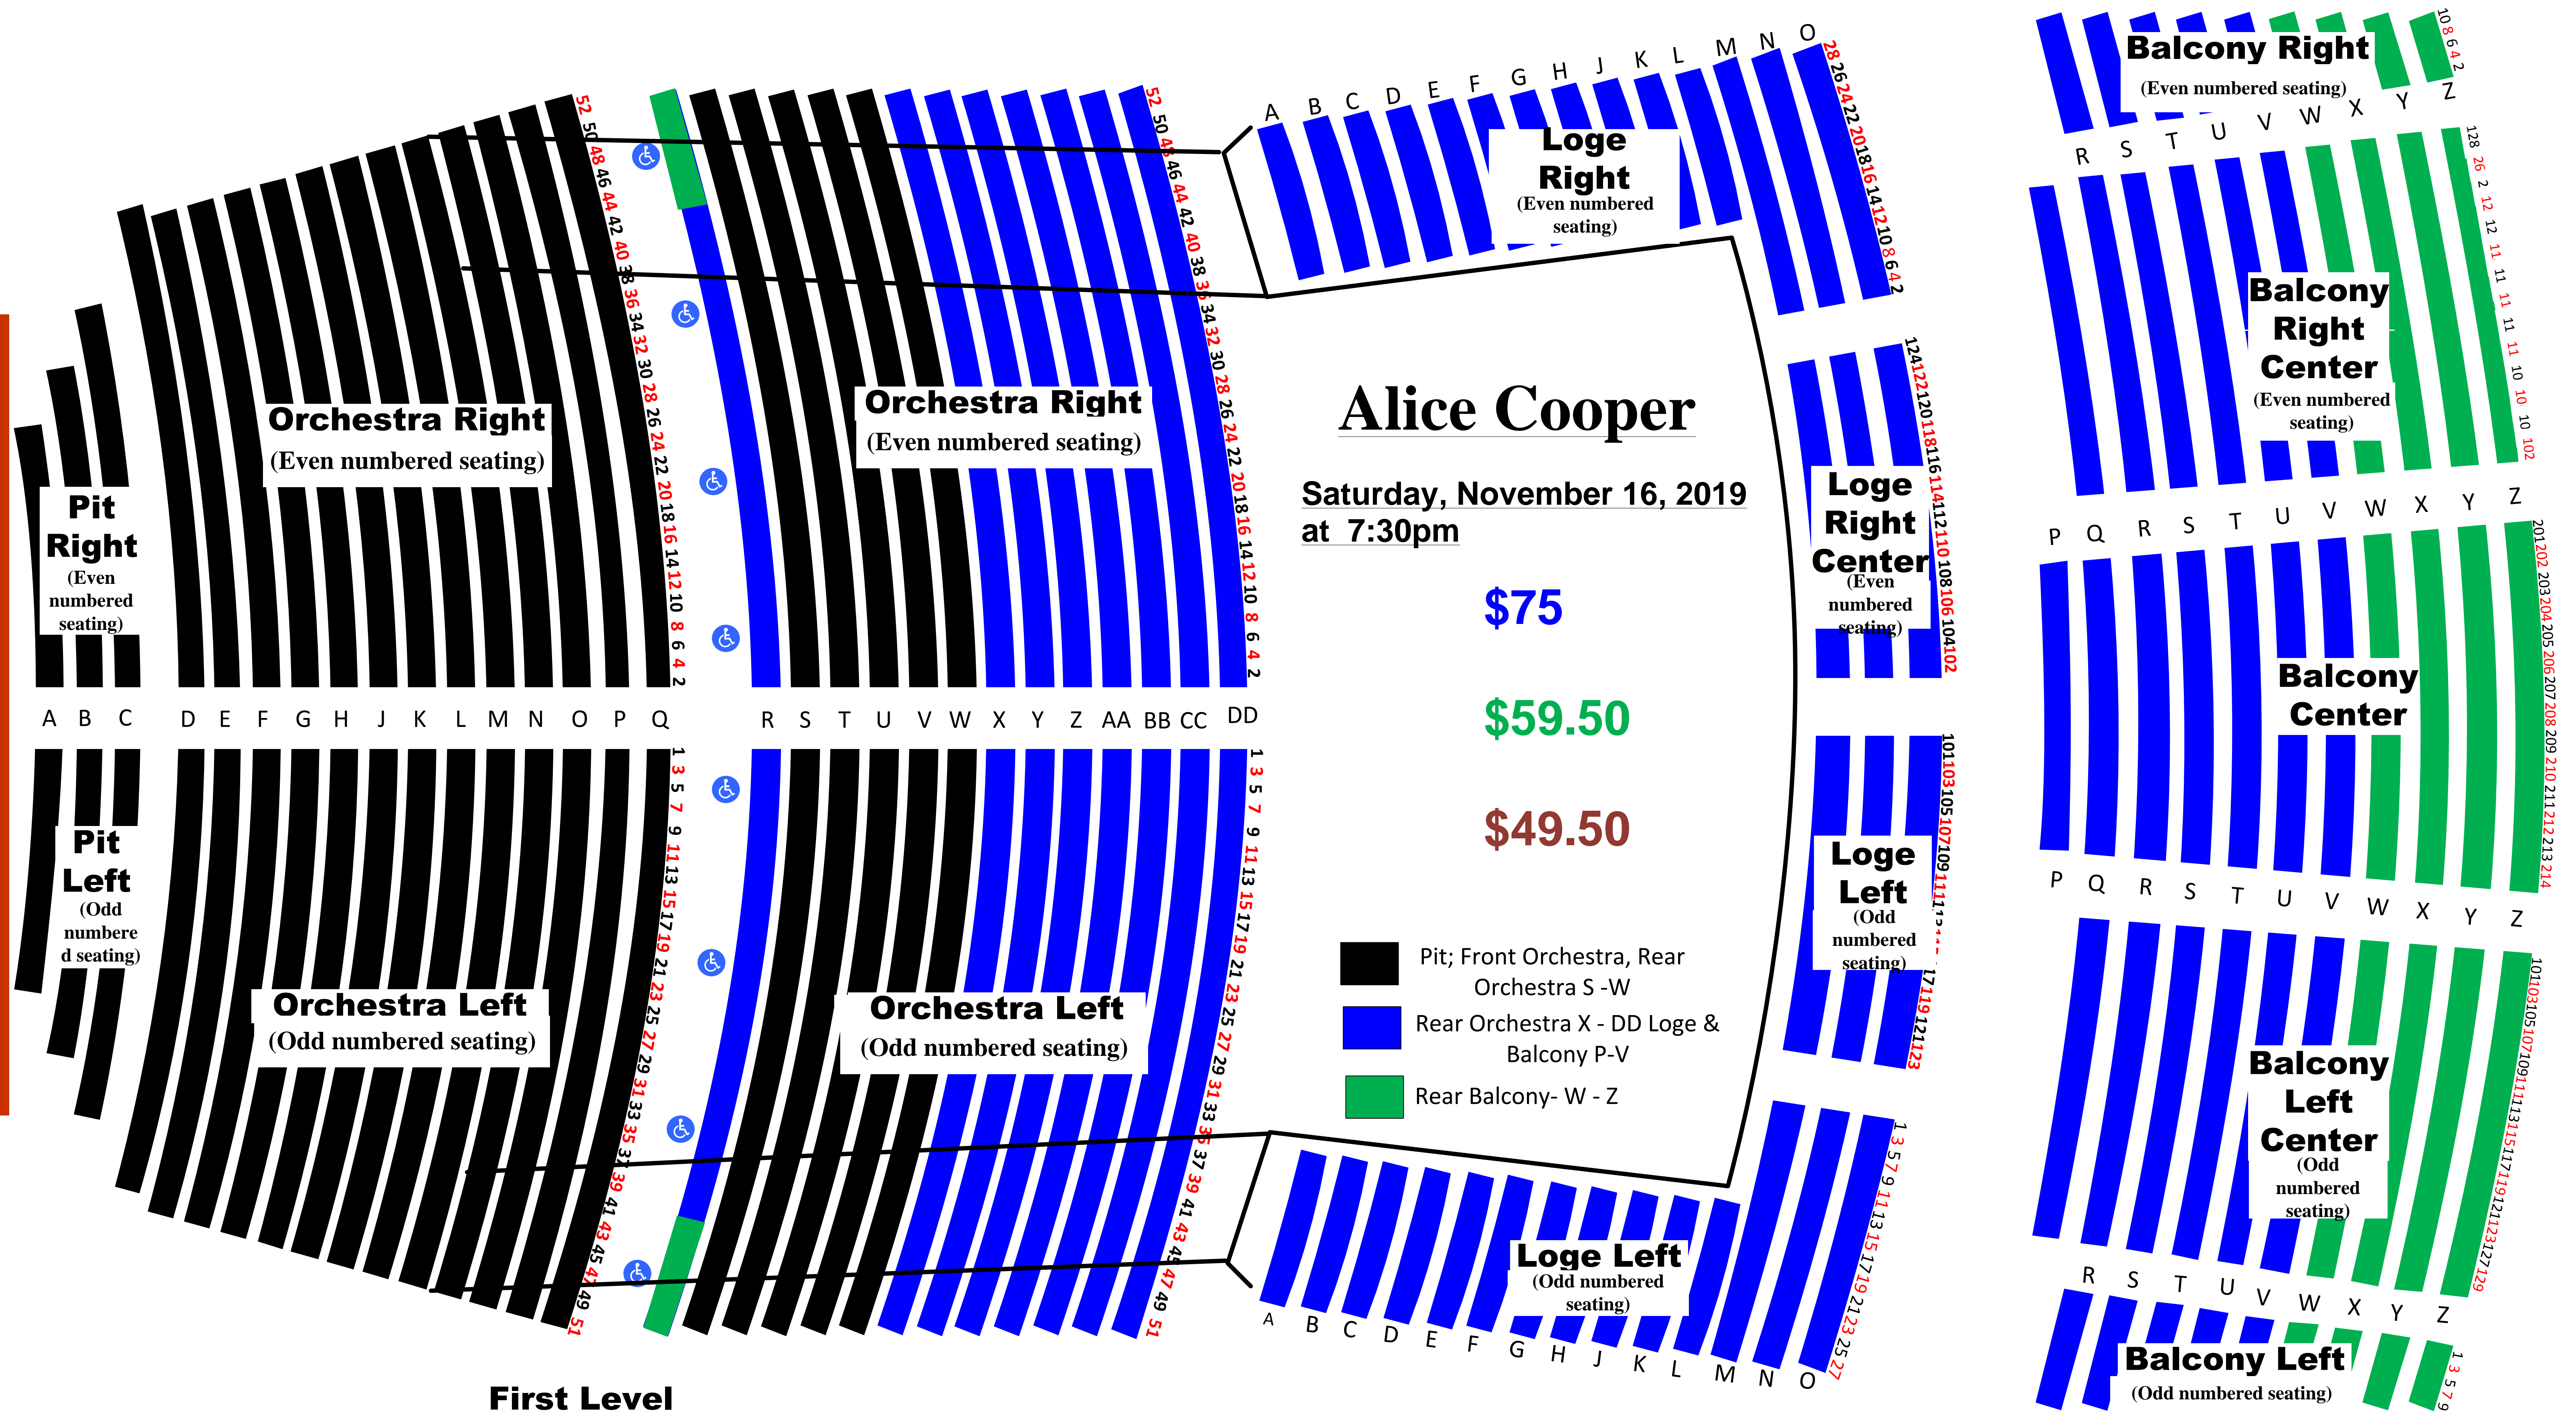

BERGLUND PERFORMING ARTS THEATRE

STAGE

ADA seating in Orchestra Left & Right, Row R

Note: Actual scaling may vary slightly due to Federal requirement that ADA seating be available for all price levels.