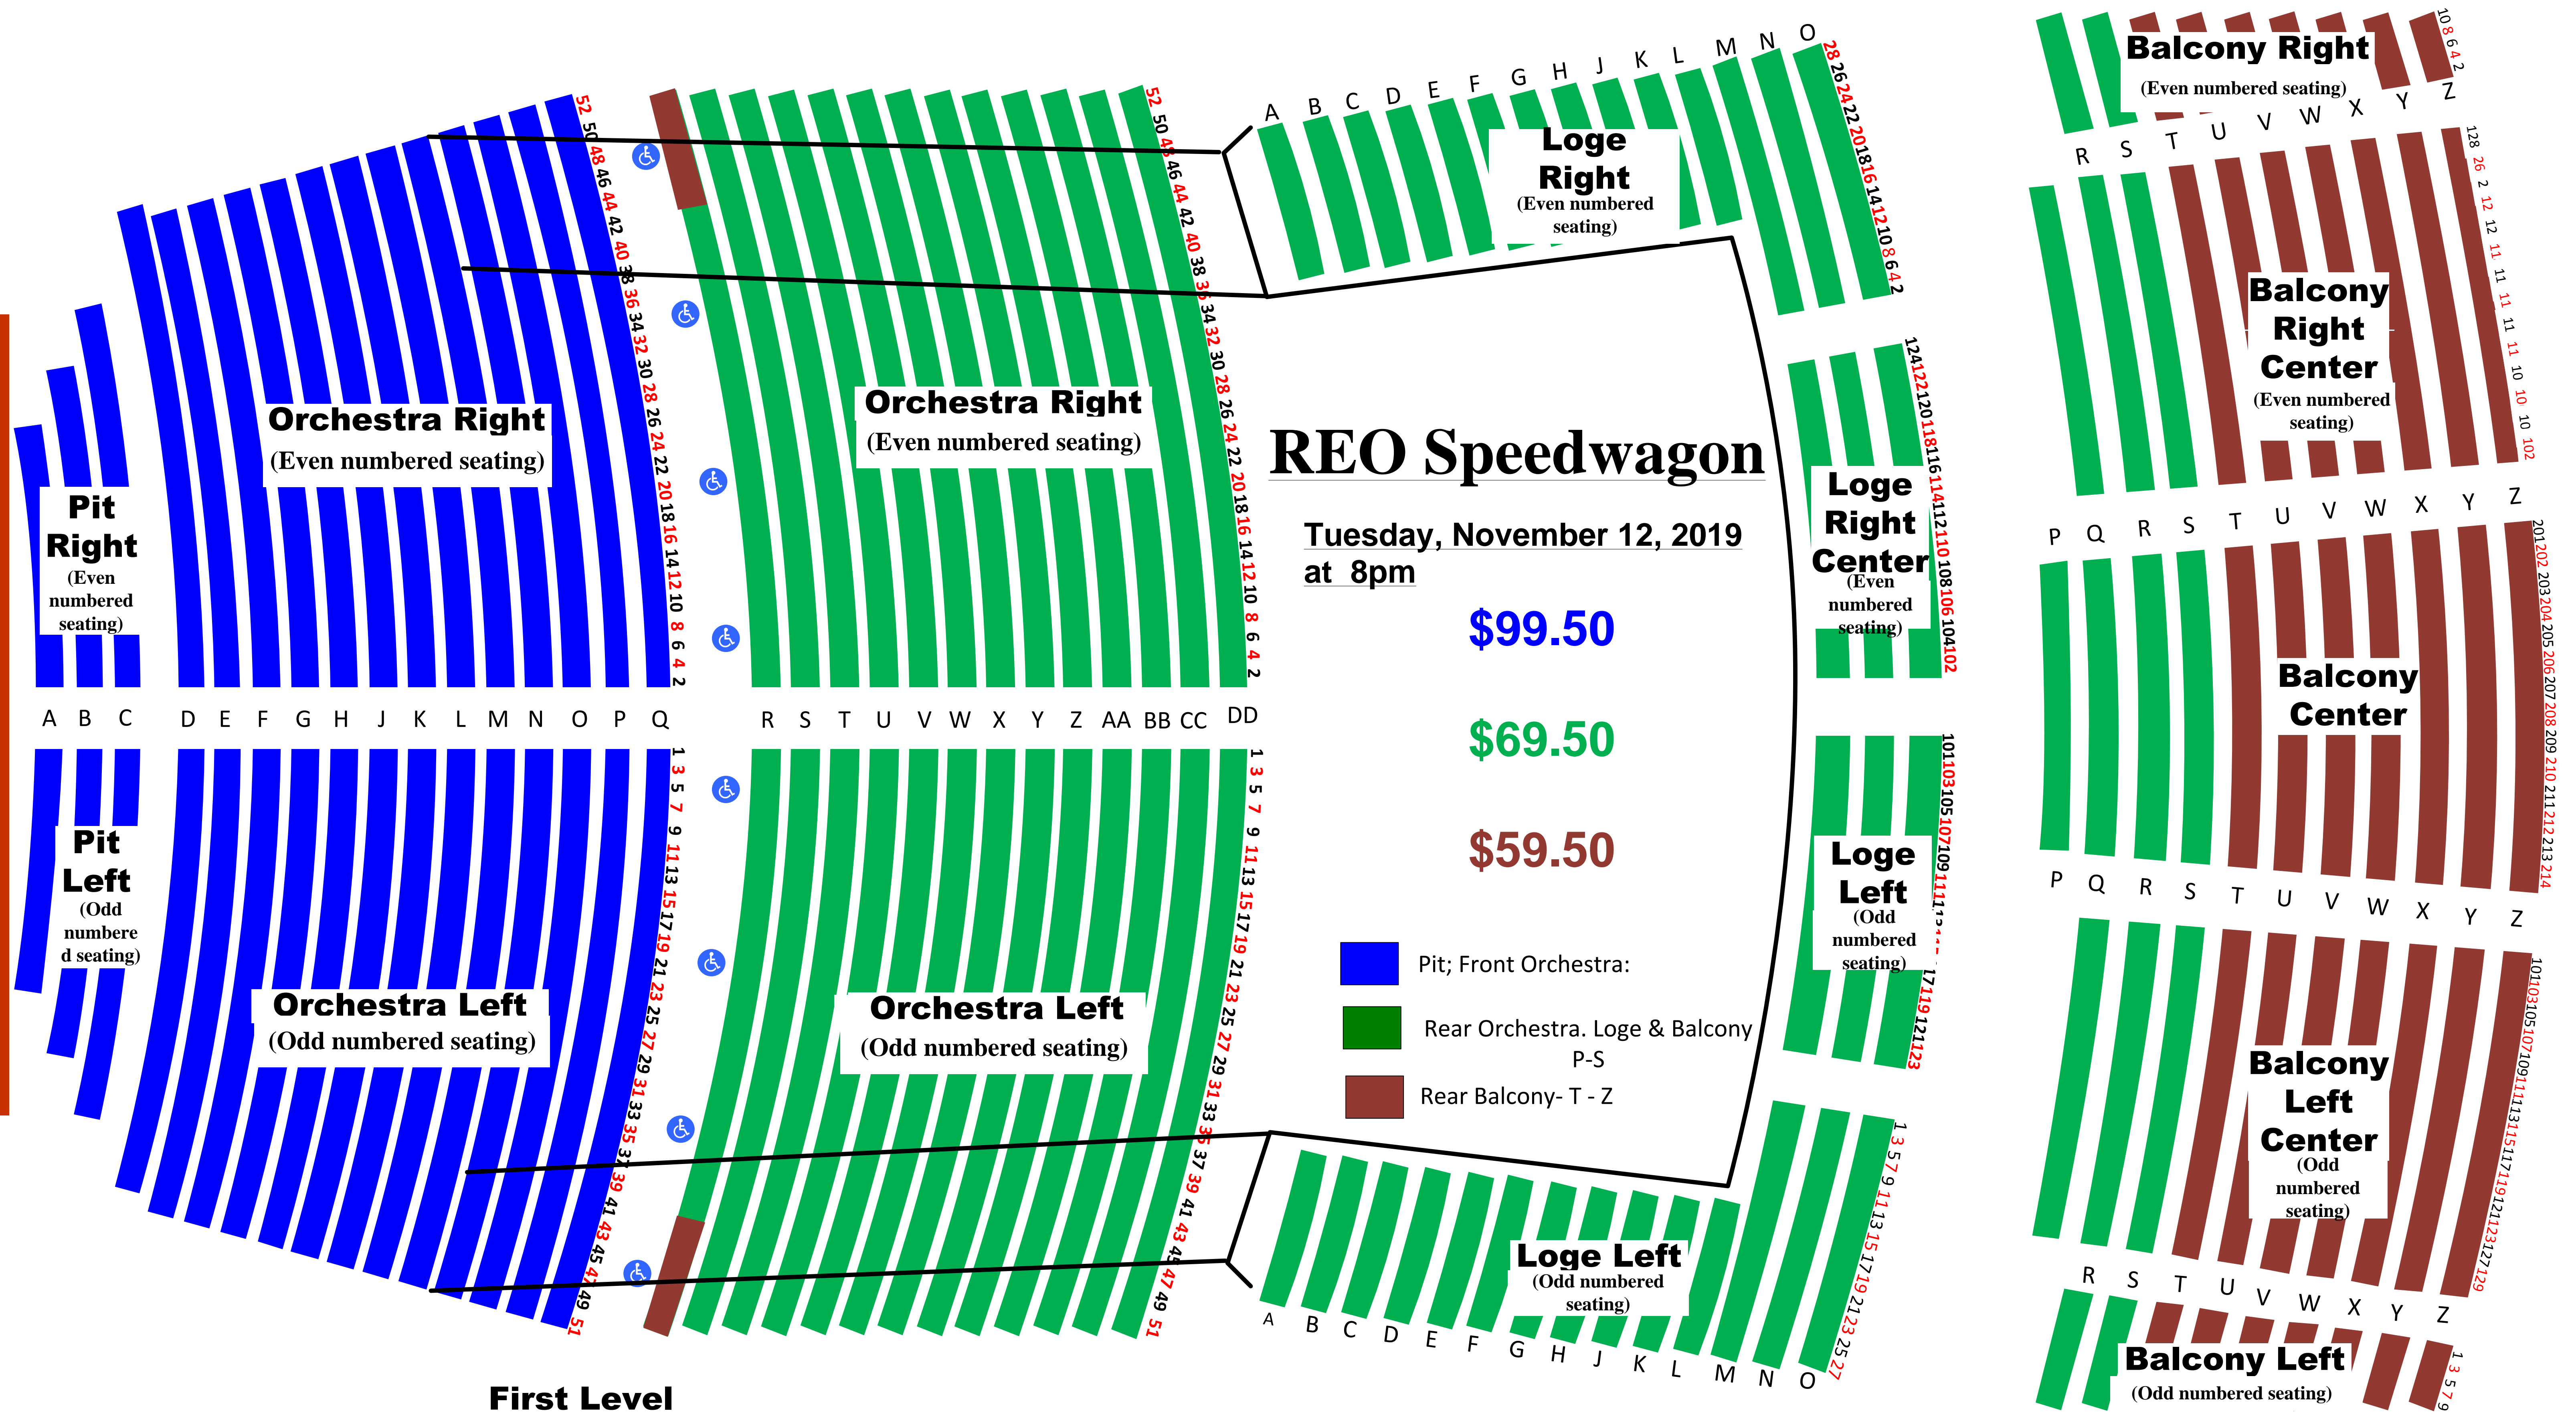

BERGLUND PERFORMING ARTS THEATRE

STAGE

ADA seating in Orchestra Left & Right, Row R

Note: Actual scaling may vary slightly due to Federal requirement that ADA seating be available for all price levels.