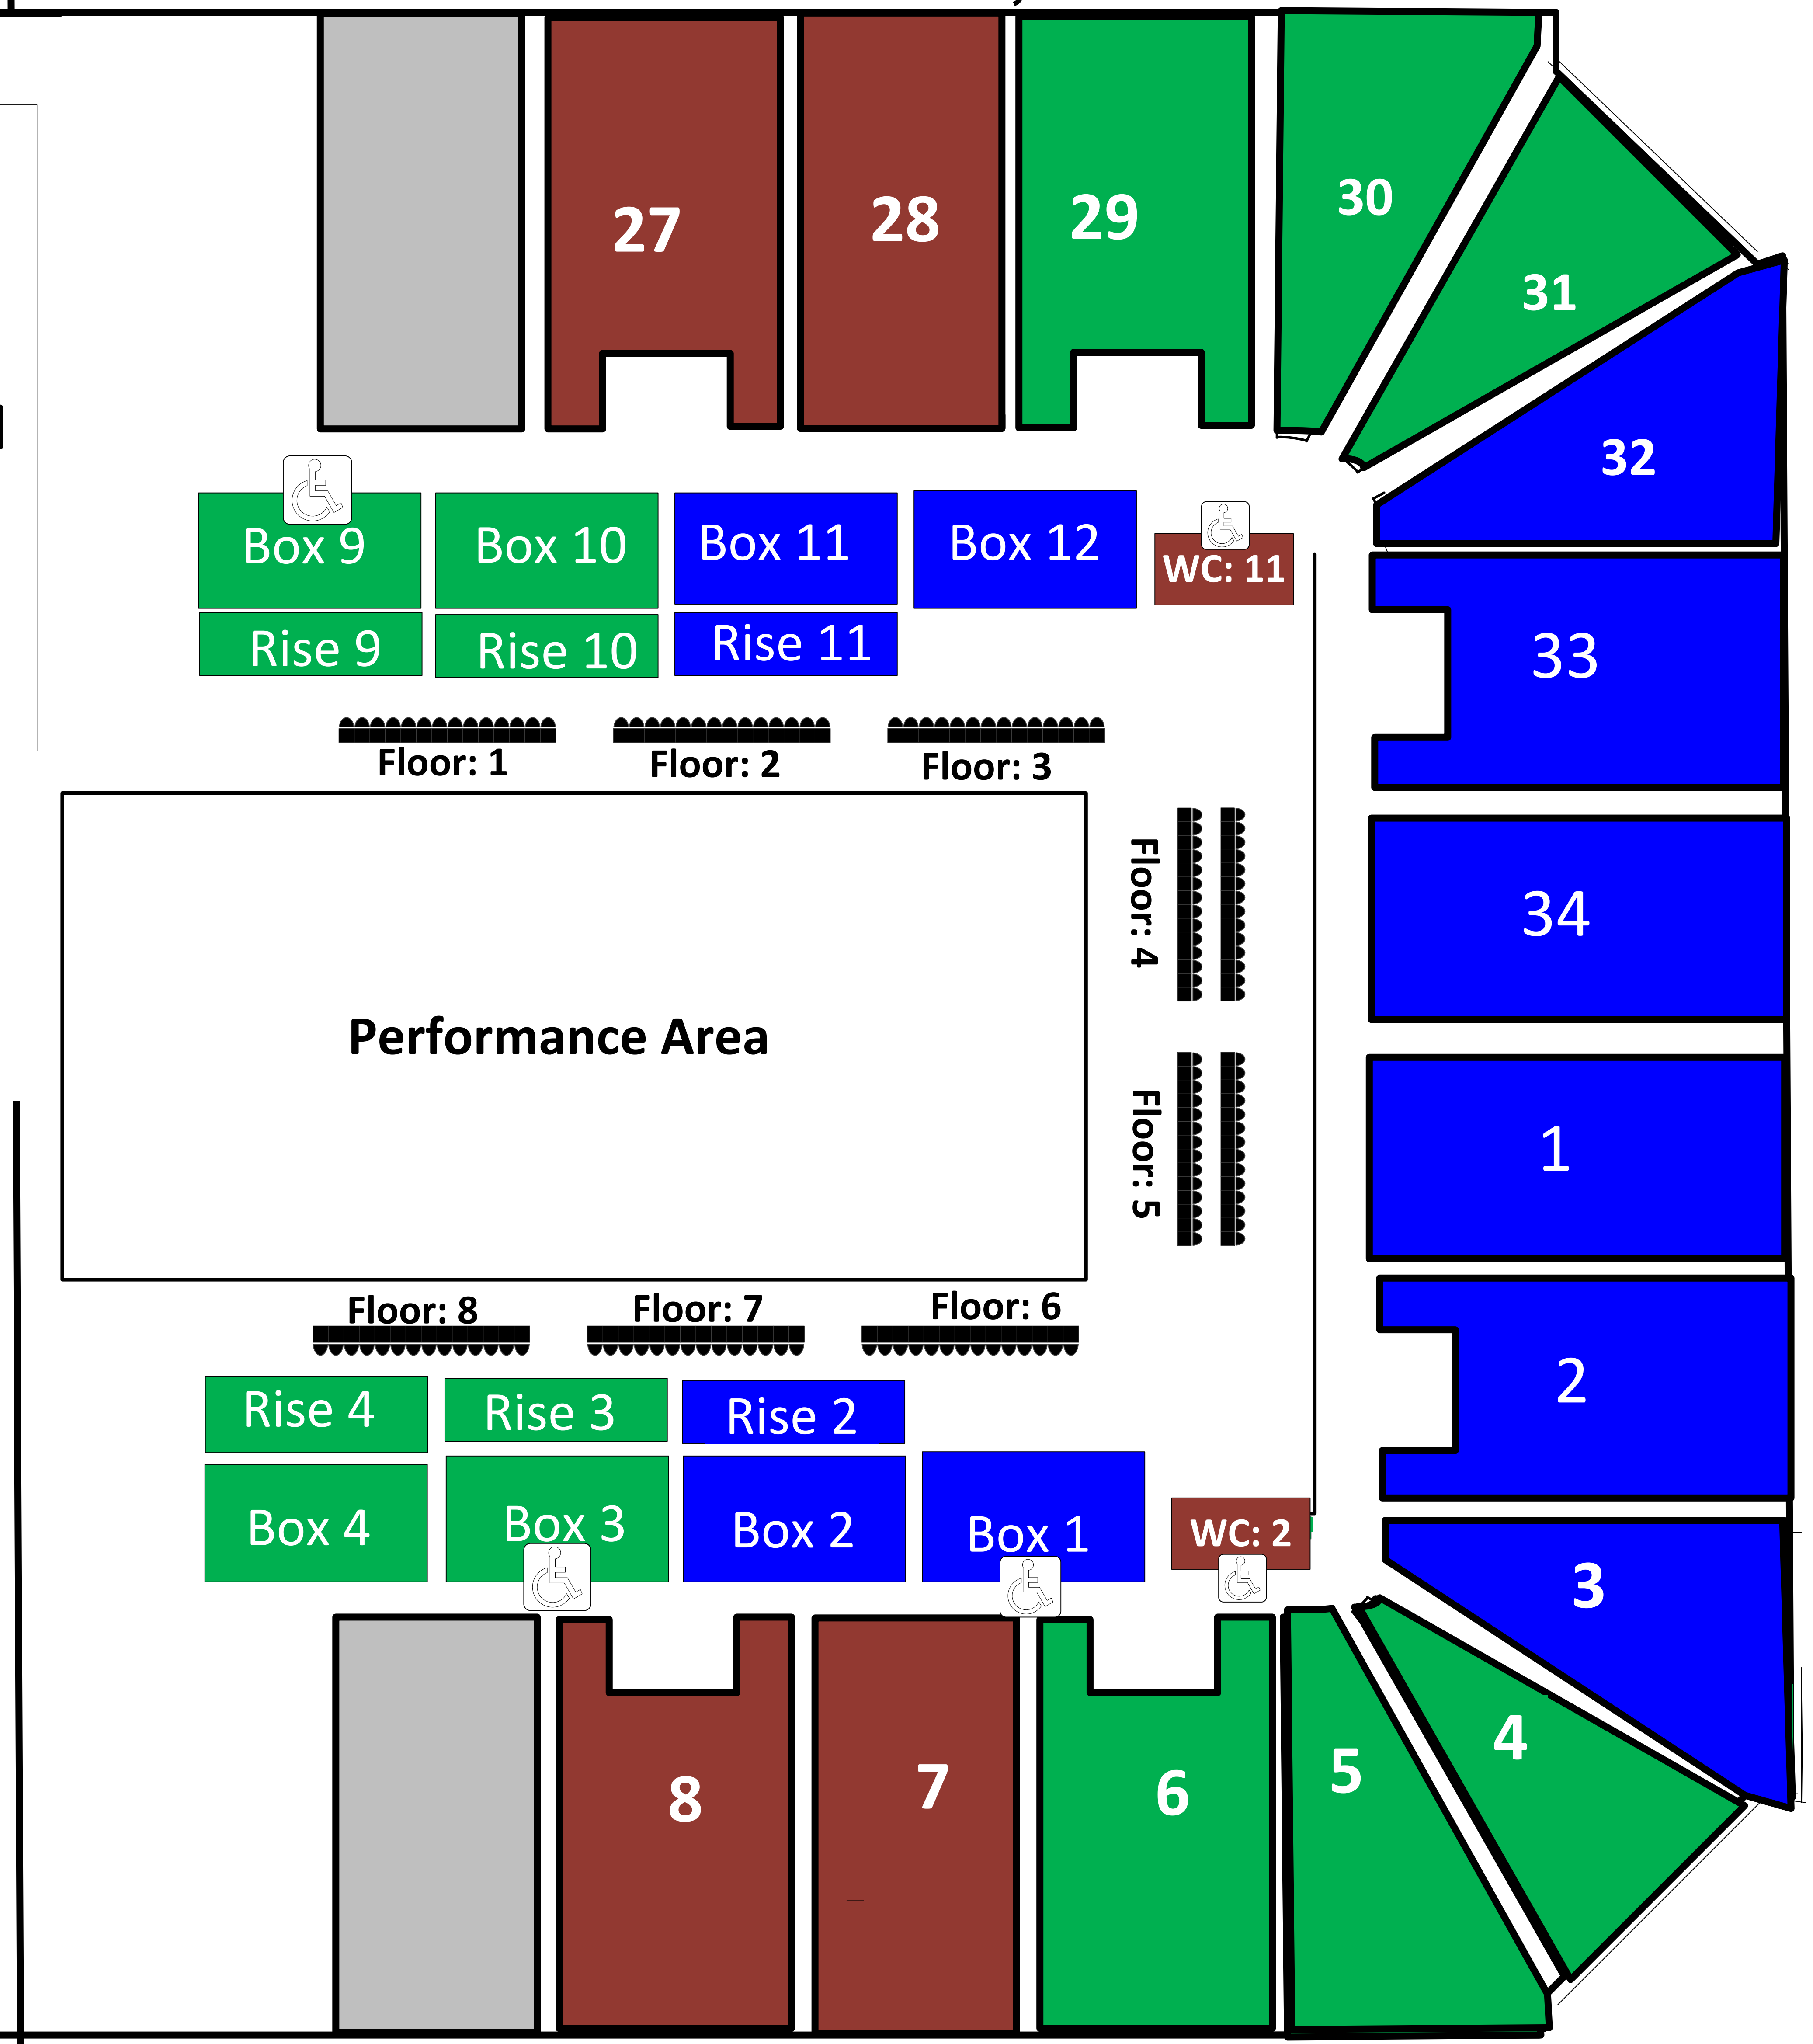

Cirque du Soleil: November 14 – 17, 2019

Performance Dates:

Thursday, November 14 – 7:30PM
 Friday, November 15 – 7:30PM
 Saturday, November 16 – 3:30 PM
 and 7:30 PM
 Sunday, November 17 – 1PM and
 5PM

	ADULT	CHILD (2- 12)	STUDENTS/ SENIORS/ MILITARY
RINKSIDE	\$122	\$86	\$108
PREMIUM	\$81	\$57.50	\$73
CATEGORY 1	\$64	\$45.50	\$58
CATEGORY 2	\$44	\$33	\$41.50

**Parking on site - \$5 in
 advance only at the
 box office or on-line**