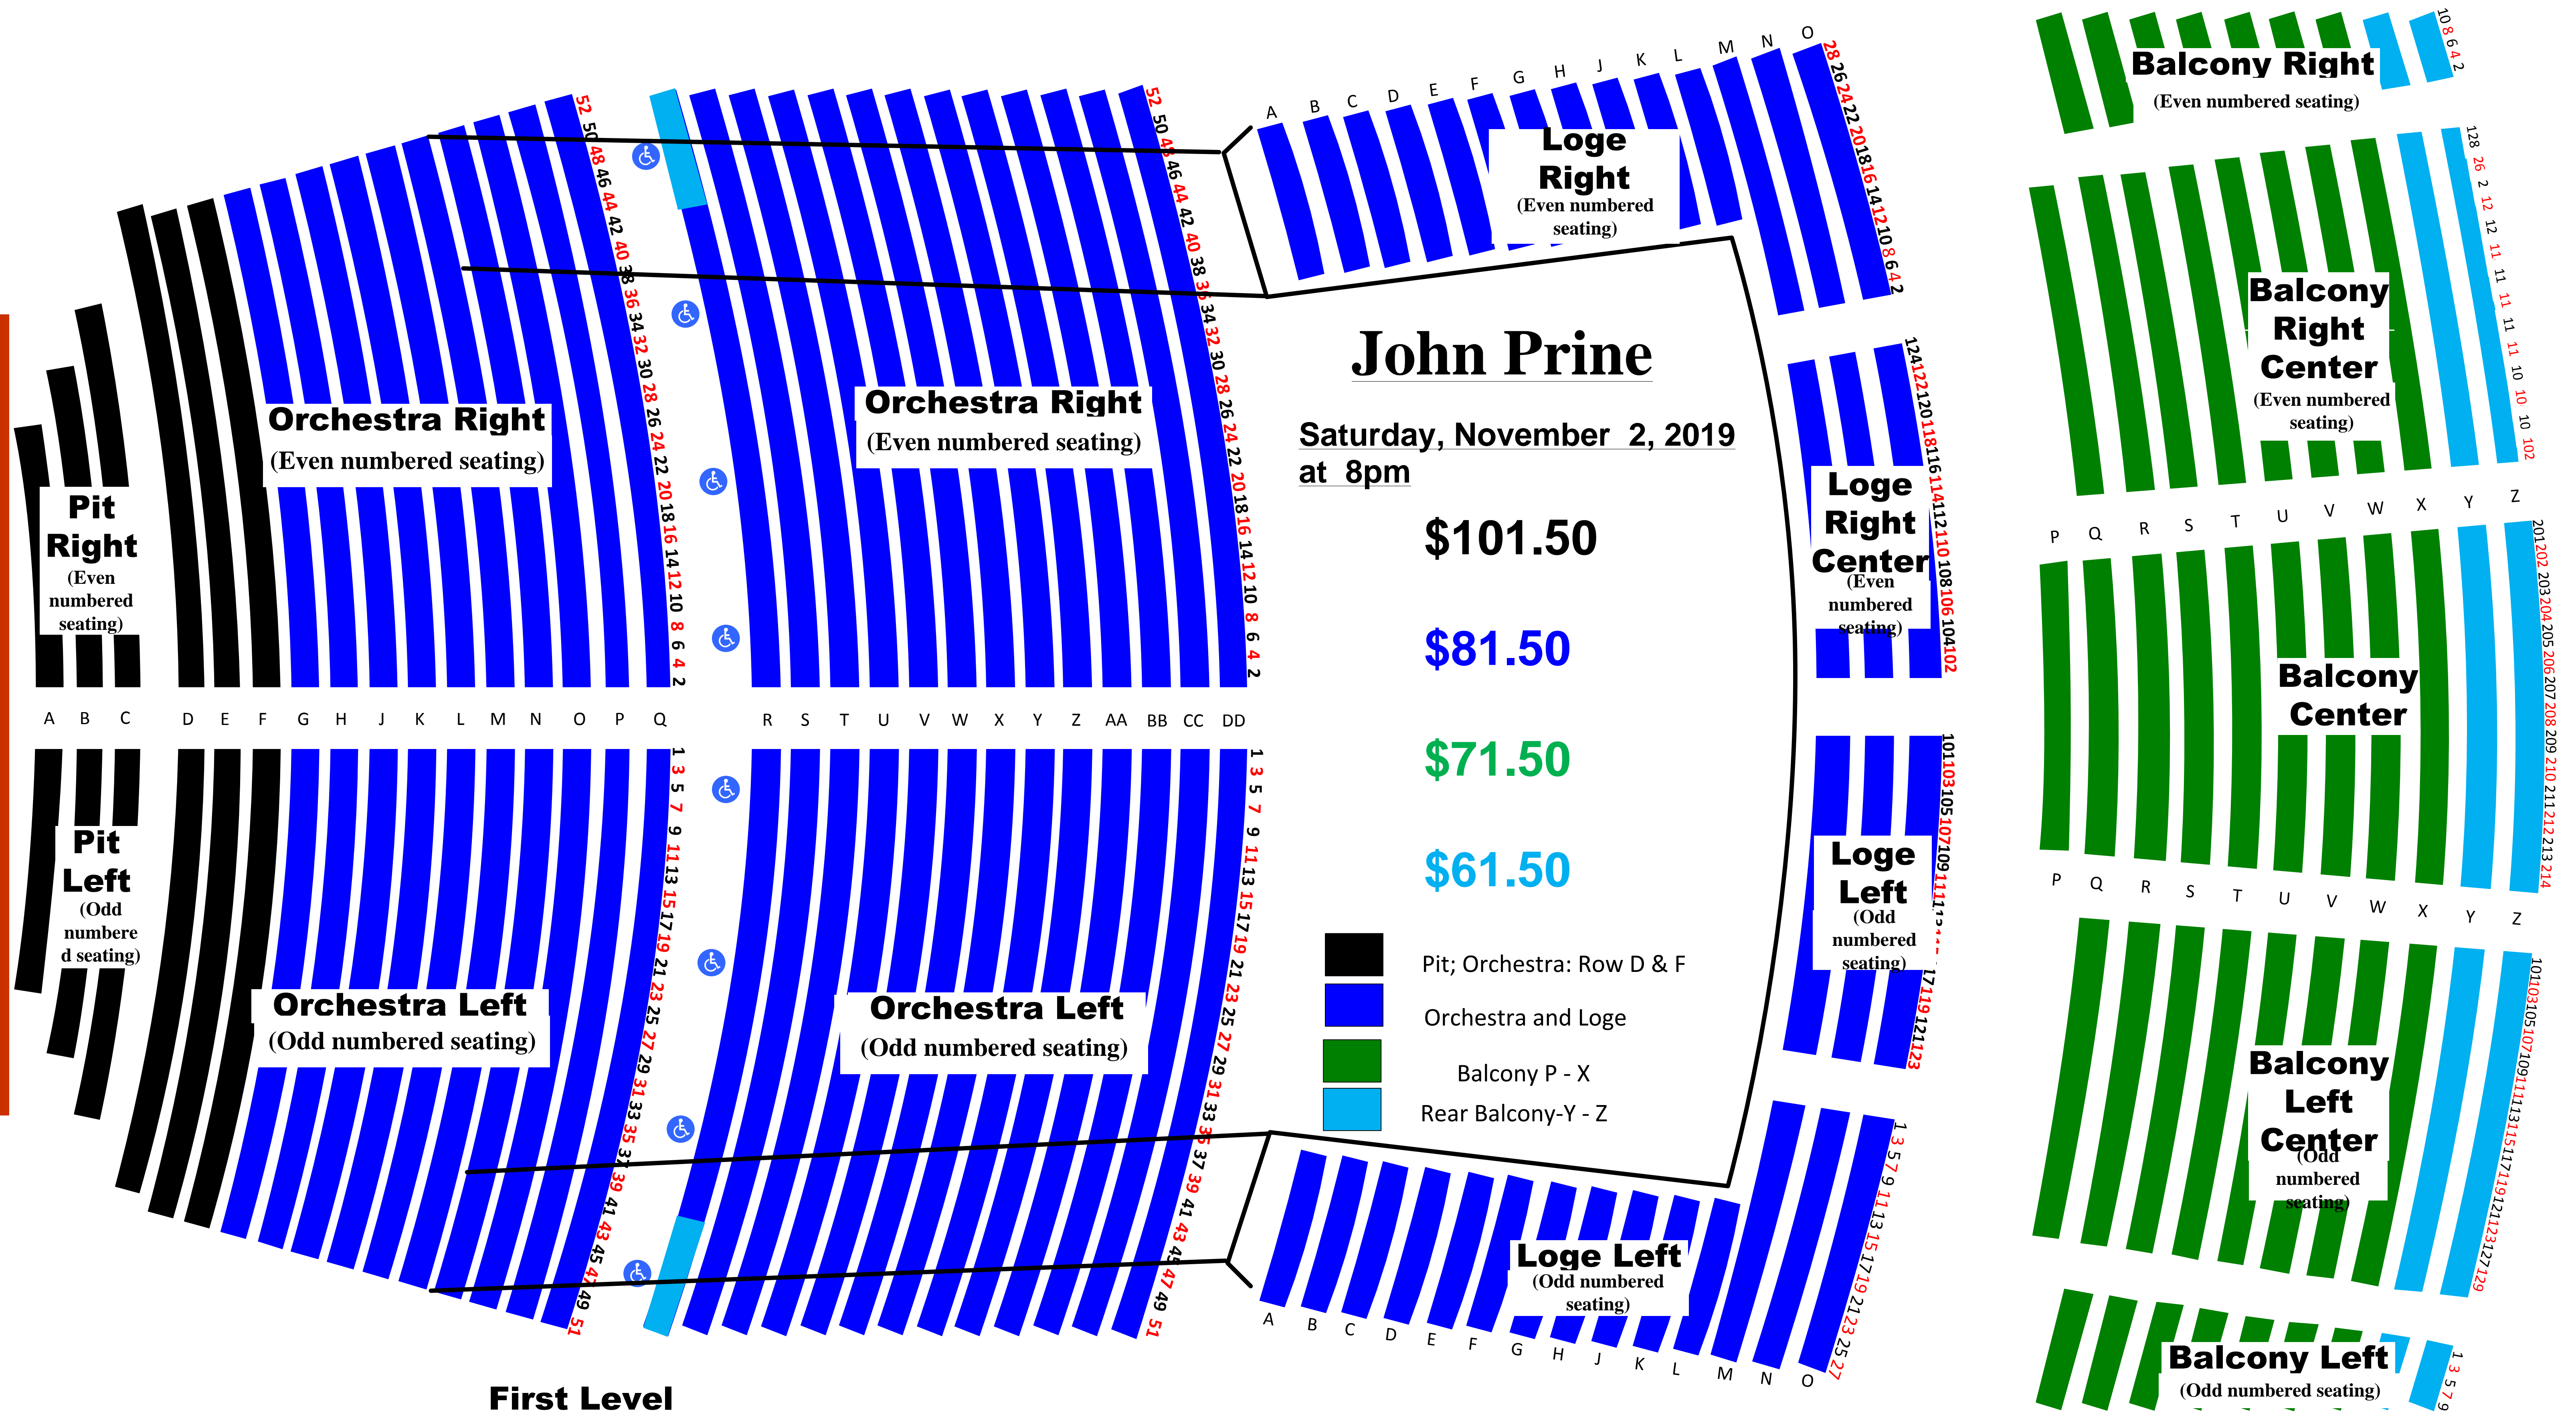

BERGLUND PERFORMING ARTS THEATRE

STAGE

John Prine

Saturday, November 2, 2019
at 8pm

\$101.50

\$81.50

\$71.50

\$61.50

- Pit; Orchestra: Row D & F
- Orchestra and Loge
- Balcony P - X
- Rear Balcony-Y - Z

First Level

Second Level

ADA seating in Orchestra Left & Right, Row R

Note: Actual scaling may vary slightly due to Federal requirement that ADA seating be available for all price levels.