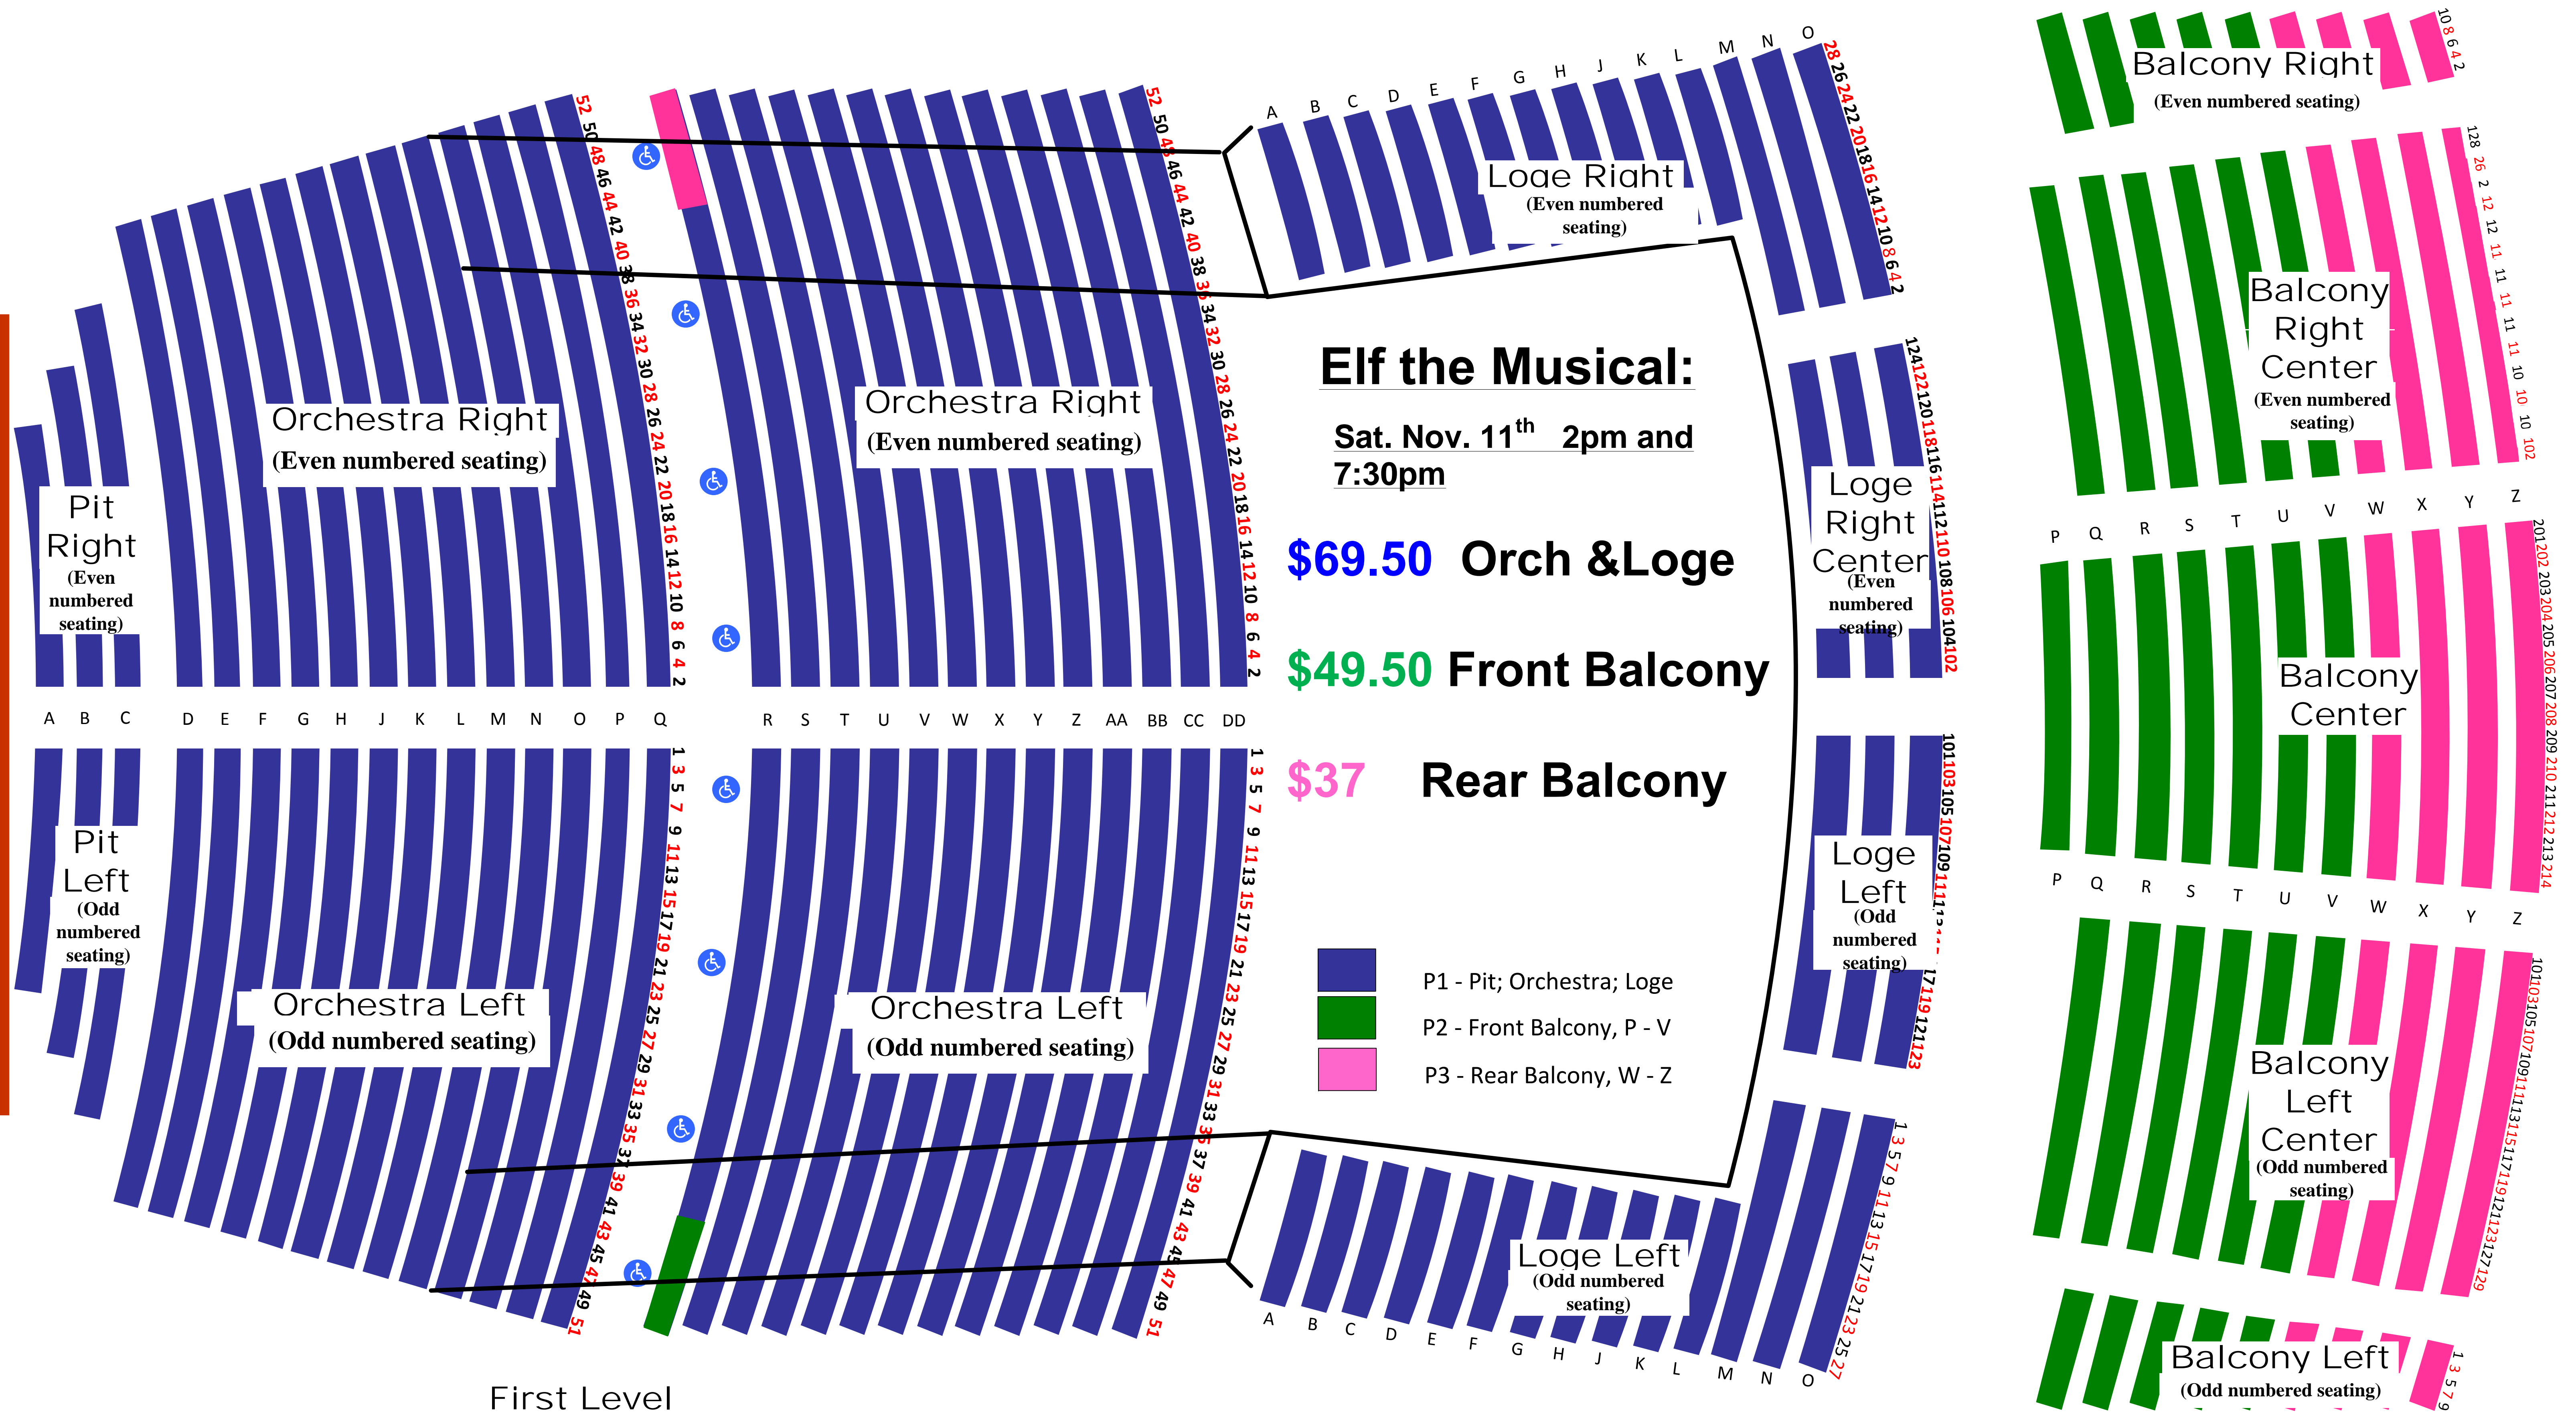

# BERGLUND PERFORMING ARTS THEATRE

**STAGE**

ADA seating in Orchestra Left & Right, Row R

\*\*\*Note: Actual scaling may vary slightly due to Federal requirement that ADA seating be available for all price levels.\*\*\*